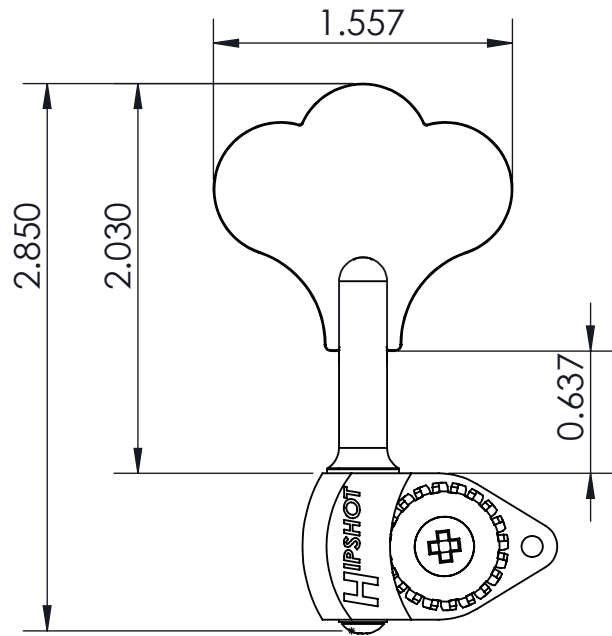

UNLESS OTHERWISE SPECIFIED:
DIMENSIONS ARE IN INCHES
TOLERANCE: $\pm .005$

IMAGE NOT DRAWN
TO SCALE

8248 STATE ROUTE 96
Interlaken, NY 14847 U.S.A.

TEL: 607-532-9404 FAX: 607-532-9530

E-MAIL: info@HipshotProducts.com

HB6 - LICENSED ULTRALITE BASS TUNER 3/8" AND 1/2"

CLOVER

Y KEY

WEIGHTS
(INCLUDING
MOUNTING
HARDWARE):

3/8" CLOVER	1.97oz
3/8" Y KEY	1.78oz
1/2" CLOVER	2.01oz
1/2" Y KEY	1.78oz

THIS DRAWING IS THE SOLE PROPERTY OF HIPSHOT PRODUCTS, INC.
ALL RIGHTS ARE RESERVED.
DIMENSIONS AND PRODUCT FEATURES ARE SUBJECT TO CHANGE
WITHOUT NOTICE.