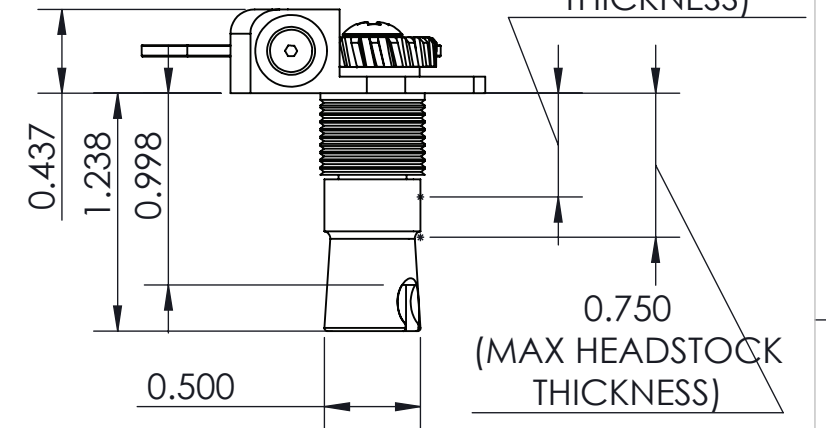

3/8" LICENSED ULTRALITE

1/2" LICENSED ULTRALITE

THIS DRAWING IS THE SOLE PROPERTY OF HIPSHOT PRODUCTS, INC. ALL RIGHTS ARE RESERVED. DIMENSIONS AND PRODUCT FEATURES ARE SUBJECT TO CHANGE WITHOUT NOTICE.

UNLESS OTHERWISE SPECIFIED: DIMENSIONS ARE IN INCHES TOLERANCE: $\pm .005$

IMAGE NOT DRAWN TO SCALE

8248 STATE ROUTE 96
Interlaken, NY 14847 U.S.A.
TEL: 607-532-9404 FAX: 607-532-9530
E-MAIL: info@HipshotProducts.com

HB6 - LICENSED ULTRALITE BASS TUNER 3/8" AND 1/2"