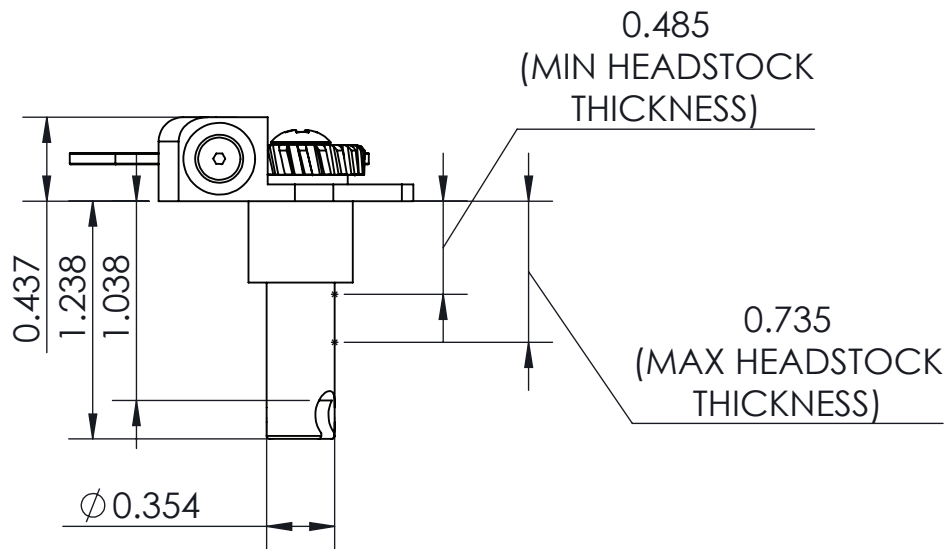

3/8" LICENSED ULTRALITE

1/2" LICENSED ULTRALITE

THIS DRAWING IS THE SOLE PROPERTY OF HIPSHOT PRODUCTS, INC. ALL RIGHTS ARE RESERVED. DIMENSIONS AND PRODUCT FEATURES ARE SUBJECT TO CHANGE WITHOUT NOTICE.

UNLESS OTHERWISE SPECIFIED: DIMENSIONS ARE IN INCHES TOLERANCE: $\pm .005$

IMAGE NOT DRAWN TO SCALE

8248 STATE ROUTE 96
Interlaken, NY 14847 U.S.A.
TEL: 607-532-9404 FAX: 607-532-9530
E-MAIL: info@HipshotProducts.com

HB6 - LICENSED ULTRALITE BASS TUNER 3/8" AND 1/2"