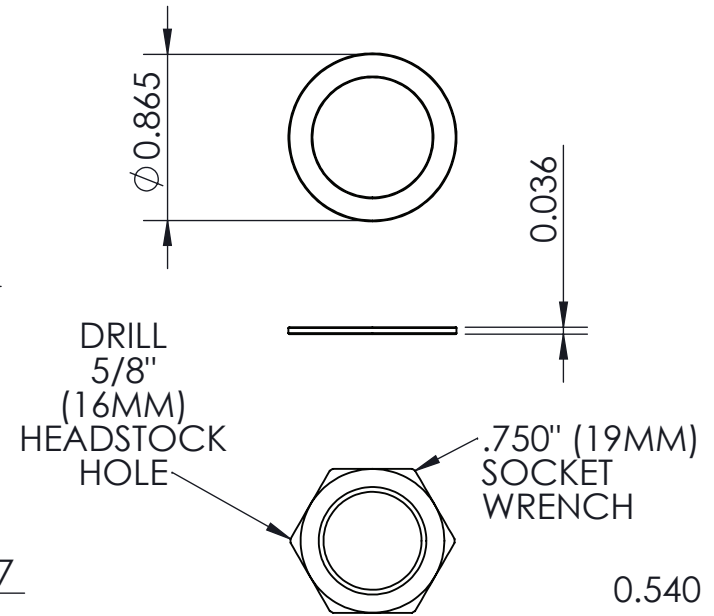

3/8" LICENSED ULTRALITE

1/2" LICENSED ULTRALITE

THIS DRAWING IS THE SOLE PROPERTY OF HIPSHOT PRODUCTS, INC. ALL RIGHTS ARE RESERVED. DIMENSIONS AND PRODUCT FEATURES ARE SUBJECT TO CHANGE WITHOUT NOTICE.

UNLESS OTHERWISE SPECIFIED:
DIMENSIONS ARE IN INCHES
TOLERANCE: $\pm .005$

IMAGE NOT DRAWN
TO SCALE

8248 STATE ROUTE 96
Interlaken, NY 14847 U.S.A.

TEL: 607-532-9404 FAX: 607-532-9530

E-MAIL: info@HipshotProducts.com

HB6 - LICENSED ULTRALITE BASS TUNER 3/8" AND 1/2"

CLOVER

Y KEY

WEIGHTS
(INCLUDING
MOUNTING
HARDWARE):

3/8" CLOVER	1.97oz
3/8" Y KEY	1.78oz
1/2" CLOVER	2.01oz
1/2" Y KEY	1.78oz

THIS DRAWING IS THE SOLE PROPERTY OF HIPSHOT PRODUCTS, INC.
ALL RIGHTS ARE RESERVED.
DIMENSIONS AND PRODUCT FEATURES ARE SUBJECT TO CHANGE
WITHOUT NOTICE.