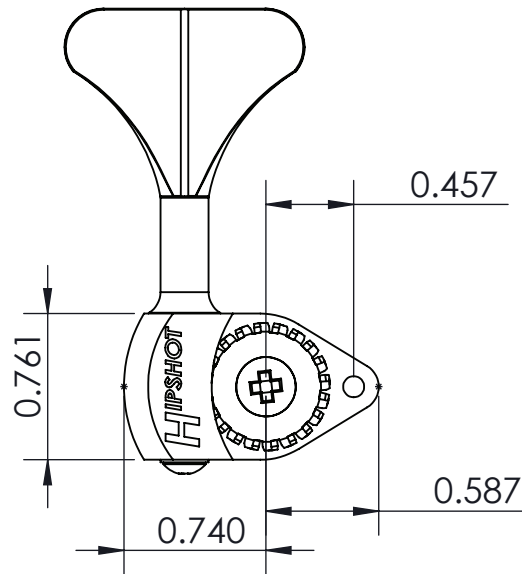

3/8" LICENSED ULTRALITE

1/2" LICENSED ULTRALITE

THIS DRAWING IS THE SOLE PROPERTY OF HIPSHOT PRODUCTS, INC. ALL RIGHTS ARE RESERVED. DIMENSIONS AND PRODUCT FEATURES ARE SUBJECT TO CHANGE WITHOUT NOTICE.

UNLESS OTHERWISE SPECIFIED:
DIMENSIONS ARE IN INCHES
TOLERANCE: $\pm .005$

IMAGE NOT DRAWN
TO SCALE

8248 STATE ROUTE 96
Interlaken, NY 14847 U.S.A.

TEL: 607-532-9404 FAX: 607-532-9530

E-MAIL: info@HipshotProducts.com

HB6 - LICENSED ULTRALITE BASS TUNER 3/8" AND 1/2"

CLOVER

Y KEY

WEIGHTS
(INCLUDING
MOUNTING
HARDWARE):

3/8" CLOVER	1.97oz
3/8" Y KEY	1.78oz
1/2" CLOVER	2.01oz
1/2" Y KEY	1.78oz

THIS DRAWING IS THE SOLE PROPERTY OF HIPSHOT PRODUCTS, INC.
ALL RIGHTS ARE RESERVED.
DIMENSIONS AND PRODUCT FEATURES ARE SUBJECT TO CHANGE
WITHOUT NOTICE.