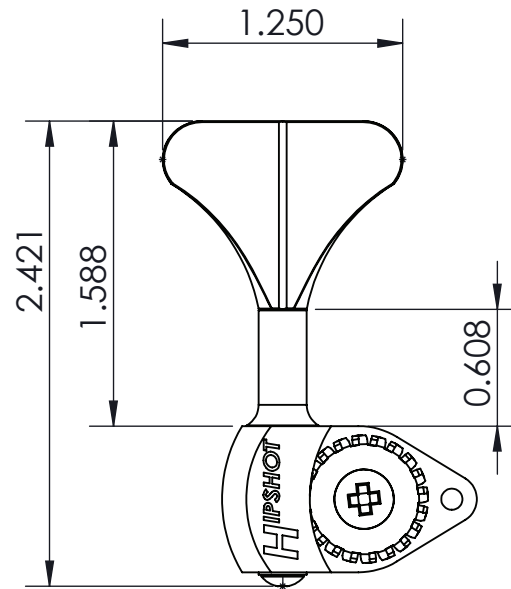

UNLESS OTHERWISE SPECIFIED:
DIMENSIONS ARE IN INCHES
TOLERANCE: $\pm .005$

IMAGE NOT DRAWN
TO SCALE

8248 STATE ROUTE 96
Interlaken, NY 14847 U.S.A.

TEL: 607-532-9404 FAX: 607-532-9530

E-MAIL: info@HipshotProducts.com

HB6 - LICENSED ULTRALITE BASS TUNER 3/8" AND 1/2"

CLOVER

Y KEY

WEIGHTS
(INCLUDING
MOUNTING
HARDWARE):

3/8" CLOVER	1.97oz
3/8" Y KEY	1.78oz
1/2" CLOVER	2.01oz
1/2" Y KEY	1.78oz

THIS DRAWING IS THE SOLE PROPERTY OF HIPSHOT PRODUCTS, INC.
ALL RIGHTS ARE RESERVED.
DIMENSIONS AND PRODUCT FEATURES ARE SUBJECT TO CHANGE
WITHOUT NOTICE.