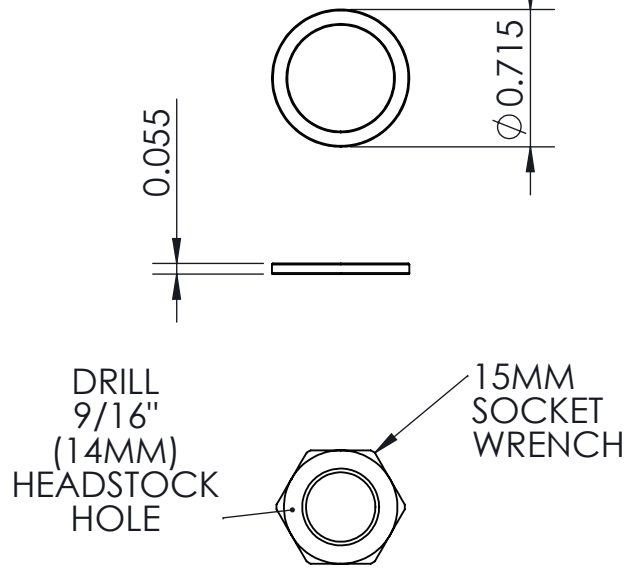

3/8" LICENSED ULTRALITE

1/2" LICENSED ULTRALITE

THIS DRAWING IS THE SOLE PROPERTY OF HIPSHOT PRODUCTS, INC. ALL RIGHTS ARE RESERVED. DIMENSIONS AND PRODUCT FEATURES ARE SUBJECT TO CHANGE WITHOUT NOTICE.

UNLESS OTHERWISE SPECIFIED:
DIMENSIONS ARE IN INCHES
TOLERANCE: $\pm .005$

IMAGE NOT DRAWN
TO SCALE

8248 STATE ROUTE 96
Interlaken, NY 14847 U.S.A.

TEL: 607-532-9404 FAX: 607-532-9530

E-MAIL: info@HipshotProducts.com

HB6 - LICENSED ULTRALITE BASS TUNER 3/8" AND 1/2"

CLOVER

Y KEY

WEIGHTS
(INCLUDING
MOUNTING
HARDWARE):

3/8" CLOVER	1.97oz
3/8" Y KEY	1.78oz
1/2" CLOVER	2.01oz
1/2" Y KEY	1.78oz

THIS DRAWING IS THE SOLE PROPERTY OF HIPSHOT PRODUCTS, INC.
ALL RIGHTS ARE RESERVED.
DIMENSIONS AND PRODUCT FEATURES ARE SUBJECT TO CHANGE
WITHOUT NOTICE.