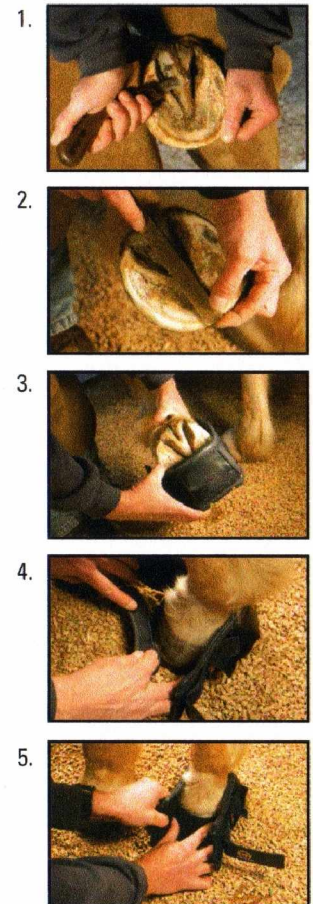

Features and Benefits

- Easy to put on and take off; stays securely on the foot
- Raised inner rim offers built-in sole relief
- Foam-filled back flap and collar for added comfort and protection
- Durable nylon upper with industrial grade Velcro® closures
- High performance urethane outsole shock absorption while providing traction similar to an unshod foot
- Drainage holes keep the feet dry and healthy
- Variety of pads available for therapeutic applications

Fitting Instructions

1. The first step in the fitting process is the trim. We recommend that the horse be trimmed based on its conformation. This should be performed by a professional farrier.
2. After the feet have been properly trimmed, measure the length from the toe to the buttress line of the heel. If the horse has under-run heels, measure to the widest part of the frog instead. Locate the appropriate boot size on the chart. Use the larger size if the horse is between sizes.

Hoof Length	Delta Hoof Boot Size
4" (102mm) – 4 1/4" (109mm)	000
4 5/16" (110mm) – 4 9/16" (117mm)	00
4 5/8" (118mm) – 4 7/8" (125mm)	0
4 15/16" (126mm) – 5 3/16" (133mm)	1
5 1/4" (134mm) – 5 1/2" (141mm)	2
5 9/16" (142mm) – 5 13/16" (149mm)	3
5 7/8" (150mm) – 6 1/8" (157mm)	4

3. Open the boot completely, lift the foot and insert toe-first. Position the boot so that it is properly aligned with the foot.
4. Place the booted foot on the ground to set the heel. Visually inspect the inside of the boot for proper fit and alignment.
5. Push the front flap firmly against the foot. Draw the outer flaps around the foot, pressing them against the Velcro® on the front flap while keeping them level and snug. Fasten the safety strap and keeper, trimming off any excess strap if necessary.