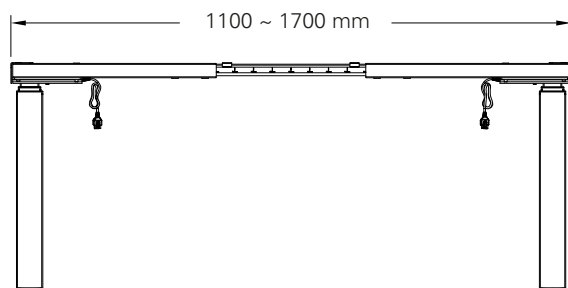

Steelforce Pro 470 Bench

Dual step, sit-stand, height electrically adjustable

Height (mm)	min. 615 / max. 1275
Stroke (mm)	660
Speed (mm/s)	39
Width (mm)	min. 1100 / max. 1700
Column size (mm)	70 x 70
Dynamic capacity (kg)	120
Noise dB(A)	<50
Power	V 220 - 240
Plug type	Replaceable
Gross Weight (kg)	68

Legs, feet, top supports & crossbars made of powder coated steel.
Softstart & -stop function.
Spindle lifting system & low energy consumption.

Surface color

Pure Silver	●
Traffic White	○
Jet Black	●

Packing dimension single unit (2 boxes)

Box 1. 970 x 275 x 320 (LxWxH - mm)
Box 2. 970 x 275 x 320 (LxWxH - mm)

Packing dimension pallet (6 frames)

1140 x 1130 x 1130 (LxWxH - mm)

Accessories

Please see the accessories section to personalise your height adjustable frame.

Tested according to IEC 60335-1 by Intertek.

actiforce