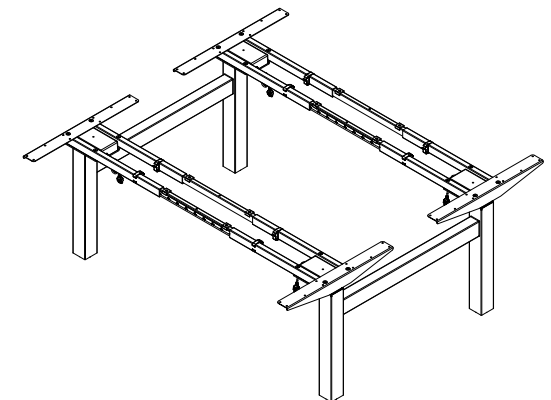

Steelforce Pro 470 Bench

Dual step, sit-stand, height electrically adjustable

Height (mm)	min. 615 / max. 1275
Stroke (mm)	660
Speed (mm/s)	39
Width (mm)	min. 1100 / max. 1700
Column size (mm)	70 x 70
Dynamic capacity (kg)	120
Noise dB(A)	<50
Power	V 220 - 240
Plug type	Replaceable
Gross Weight (kg)	68

Legs, feet, top supports & crossbars made of powder coated steel.
Softstart & -stop function.
Spindle lifting system & low energy consumption.

Surface color

Pure Silver	●
Traffic White	○
Jet Black	●

Packing dimension single unit (2 boxes)

Box 1. 970 x 275 x 320 (LxWxH - mm)
Box 2. 970 x 275 x 320 (LxWxH - mm)

Packing dimension pallet (6 frames)

1140 x 1130 x 1130 (LxWxH - mm)

Accessories

Please see the accessories section to personalise your height adjustable frame.

Tested according to IEC 60335-1 by Intertek.

actiforce