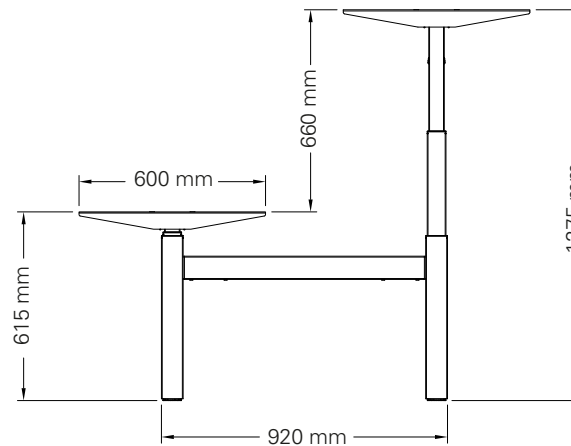

Steelforce Pro 470 Bench

Dual step, sit-stand, height electrically adjustable

Height (mm)	min. 615 / max. 1275
Stroke (mm)	660
Speed (mm/s)	39
Width (mm)	min. 1100 / max. 1700
Column size (mm)	70 x 70
Dynamic capacity (kg)	120
Noise dB(A)	<50
Power	V 220 - 240
Plug type	Replaceable
Gross Weight (kg)	68

Legs, feet, top supports & crossbars made of powder coated steel.
Softstart & -stop function.
Spindle lifting system & low energy consumption.

Surface color

Pure Silver	●
Traffic White	○
Jet Black	●

Packing dimension single unit (2 boxes)

Box 1. 970 x 275 x 320 (LxWxH - mm)
Box 2. 970 x 275 x 320 (LxWxH - mm)

Packing dimension pallet (6 frames)

1140 x 1130 x 1130 (LxWxH - mm)

Accessories

Please see the accessories section to personalise your height adjustable frame.

Tested according to IEC 60335-1 by Intertek.

actiforce