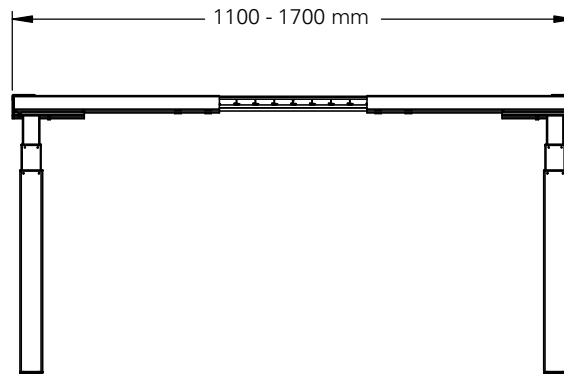

Steelforce Pro 670 SLS Bench

Dual step, sit-stand, height electrically adjustable

Height (mm)	min. 615 / max. 1275
Stroke (mm)	660
Speed (mm/s)	39
Width (mm)	min. 1100 / max. 1700
Column size (mm)	60 x 90
Dynamic capacity (kg)	120
Noise dB(A)	<55
Power	V 220 - 240
Plug type	Replaceable
Gross Weight (kg)	66

Legs, feet, top supports & crossbar made of powder coated steel.
Softstart & -stop function.
Spindle lifting system & low energy consumption.

Surface color

Pure Silver	●
Traffic White	○
Jet Black	●

Packing dimension single unit (2 boxes)

Box 1. 970 x 280 x 330 (LxWxH - mm)
Box 2. 970 x 280 x 330 (LxWxH - mm)

Packing dimension pallet (6 frames)

1140 x 1130 x 1060 (LxWxH - mm)

Accessories

Please see the accessories section to personalise your height adjustable frame.