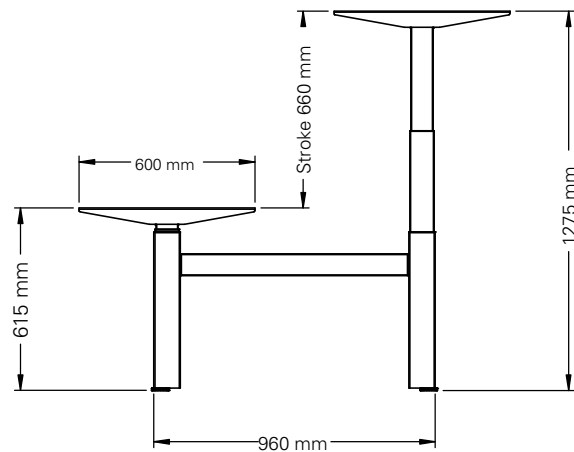

Steelforce Pro 670 SLS Bench

Dual step, sit-stand, height electrically adjustable

Height (mm)	min. 615 / max. 1275
Stroke (mm)	660
Speed (mm/s)	39
Width (mm)	min. 1100 / max. 1700
Column size (mm)	60 x 90
Dynamic capacity (kg)	120
Noise dB(A)	<55
Power	V 220 - 240
Plug type	Replaceable
Gross Weight (kg)	66

Legs, feet, top supports & crossbar made of powder coated steel.
Softstart & -stop function.
Spindle lifting system & low energy consumption.

Surface color

Pure Silver	●
Traffic White	○
Jet Black	●

Packing dimension single unit (2 boxes)

Box 1. 970 x 280 x 330 (LxWxH - mm)
Box 2. 970 x 280 x 330 (LxWxH - mm)

Packing dimension pallet (6 frames)

1140 x 1130 x 1060 (LxWxH - mm)

Accessories

Please see the accessories section to personalise your height adjustable frame.