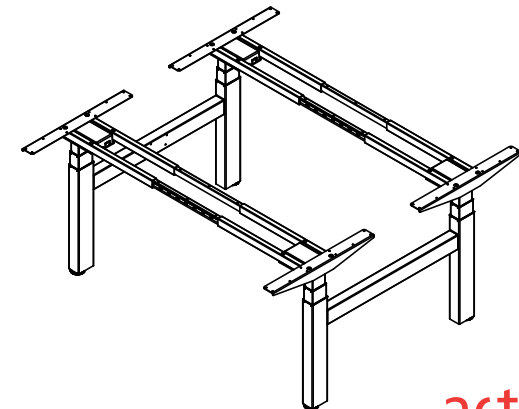

Steelforce Pro 670 SLS Bench

Dual step, sit-stand, height electrically adjustable

Height (mm)	min. 615 / max. 1275
Stroke (mm)	660
Speed (mm/s)	39
Width (mm)	min. 1100 / max. 1700
Column size (mm)	60 x 90
Dynamic capacity (kg)	120
Noise dB(A)	<55
Power	V 220 - 240
Plug type	Replaceable
Gross Weight (kg)	66

Legs, feet, top supports & crossbar made of powder coated steel.
Softstart & -stop function.
Spindle lifting system & low energy consumption.

Surface color

Pure Silver	●
Traffic White	○
Jet Black	●

Packing dimension single unit (2 boxes)

Box 1. 970 x 280 x 330 (LxWxH - mm)
Box 2. 970 x 280 x 330 (LxWxH - mm)

Packing dimension pallet (6 frames)

1140 x 1130 x 1060 (LxWxH - mm)

Accessories

Please see the accessories section to personalise your height adjustable frame.