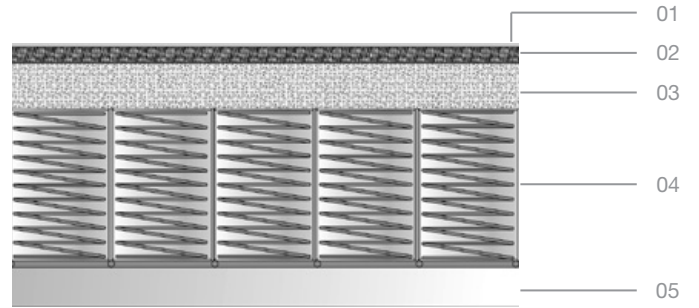

lcomfort pocket spring:

A strong and durable upholstery construction designed for comfortable sitting and sleeping.

- 01 Textile
- 02 Heavy fibre fill
- 03 Freon free foam
- 04 Quality pocket springs
- 05 Steel frames