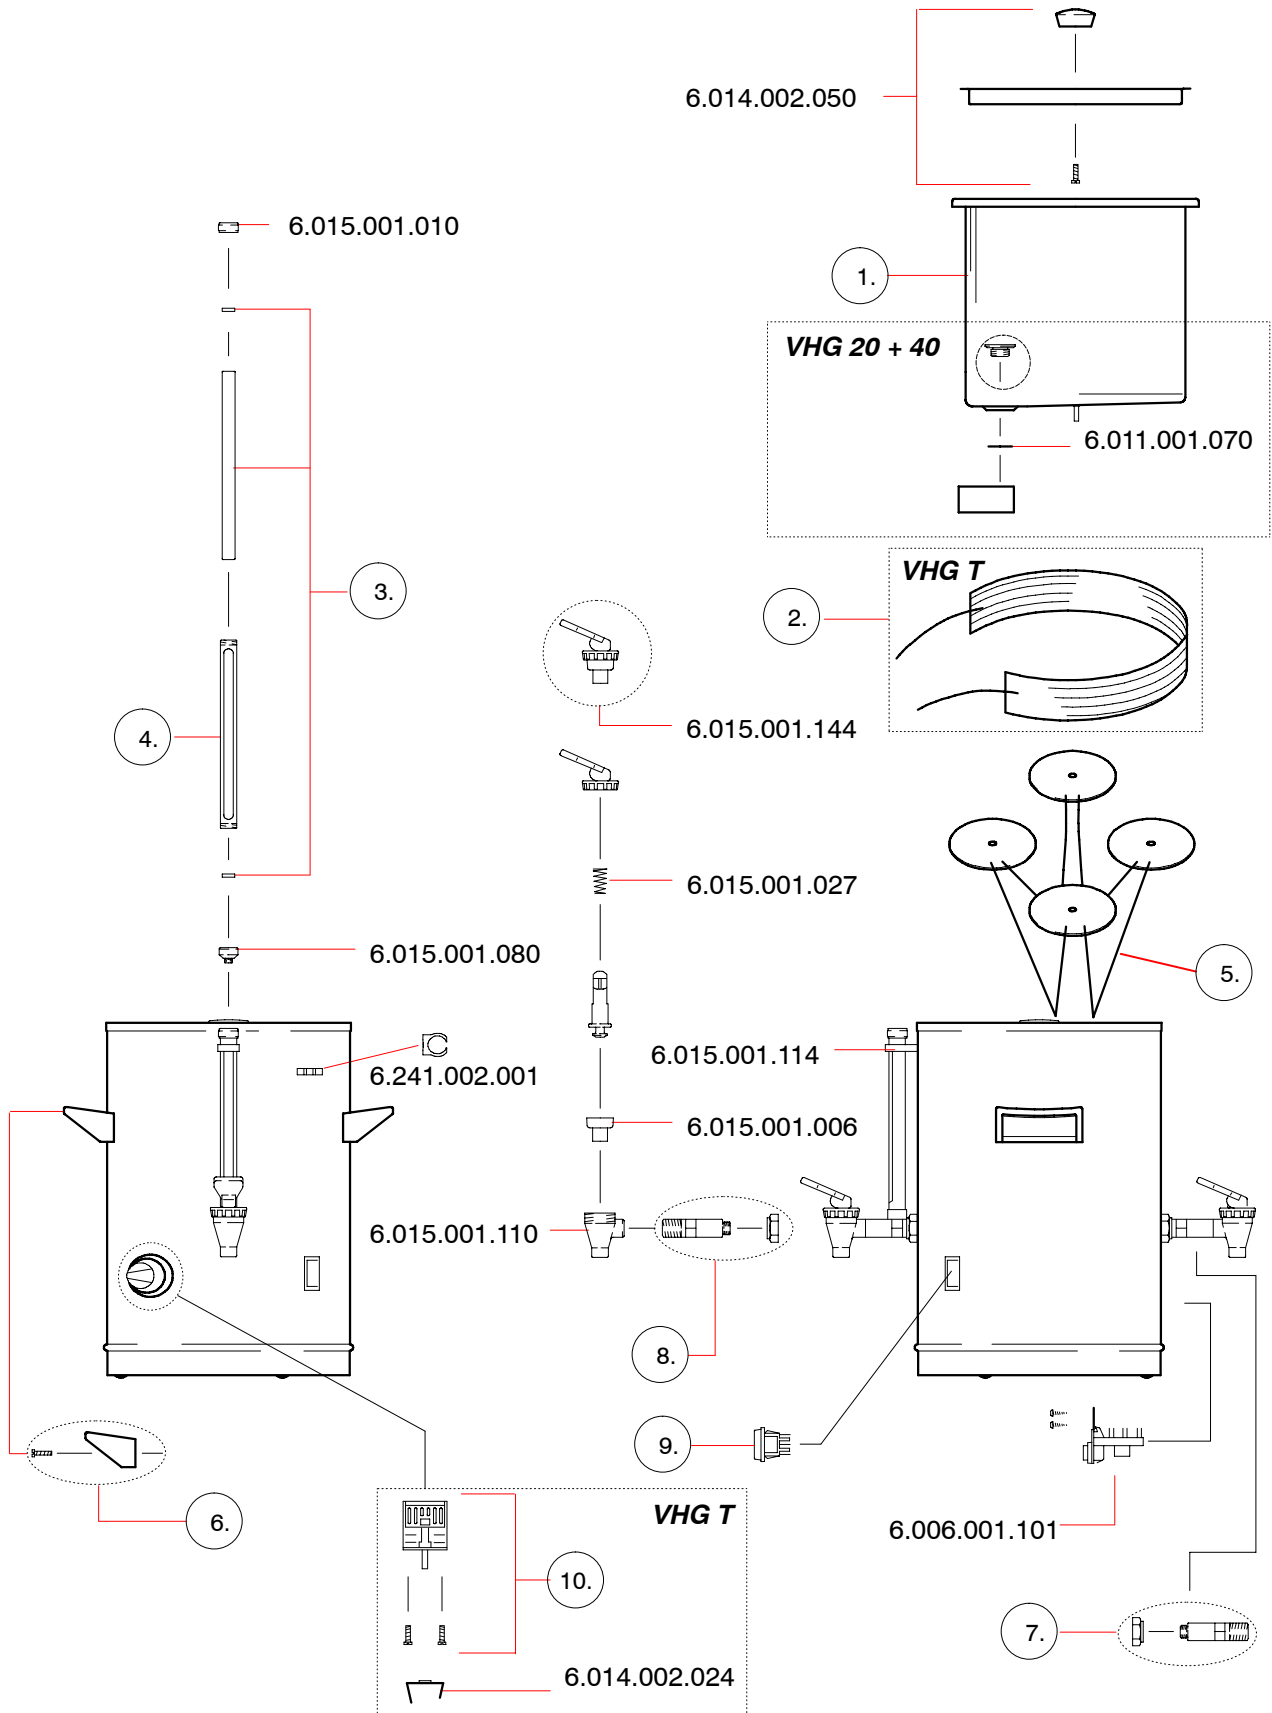

VHG (T/D) (<-- 2000)

		VHG 5	VHG 10	VHG 20	VHG 40
1.	STD	6.240.028.000	6.242.031.000	6.243.031.000	6.248.049.000
2.	STD	6.295.010.000	6.242.043.000	6.243.042.000	6.243.042.000
	TWN / USA	6.240.057.000	6.242.052.000	6.243.048.000	6.243.048.000
3.	STD	6.015.001.019	6.015.001.014	6.015.001.051	6.015.001.137
4.	STD	6.015.001.018	6.015.001.013	6.015.001.052	6.015.001.136
5.	STD	6.240.029.000	6.242.032.000	6.243.033.000	6.248.030.000
	TWN / USA	6.240.053.000	6.242.032.000	6.243.033.000	6.248.030.000
6.	STD		6.242.198.001	6.243.233.001	6.248.133.001
7.	STD	6.015.001.147	6.015.001.161	6.015.001.161	6.015.001.161
8.	STD	6.015.001.131	6.015.001.132	6.015.001.132	6.015.001.132
	<i>V + VH types</i>	6.015.001.147	6.015.001.161	6.015.001.161	6.015.001.161
	USA	6.015.001.329	6.015.001.161	6.015.001.161	6.015.001.161
9.	STD	6.004.001.080	6.004.001.080	6.004.001.080	6.004.001.080
	TWN / USA	6.004.001.035	6.004.001.035	6.004.001.035	6.004.001.035
10.	STD	6.004.005.003	6.004.005.003	6.004.005.003	6.004.005.003
	TWN / USA	6.004.005.005	6.004.005.005	6.004.005.005	6.004.005.005