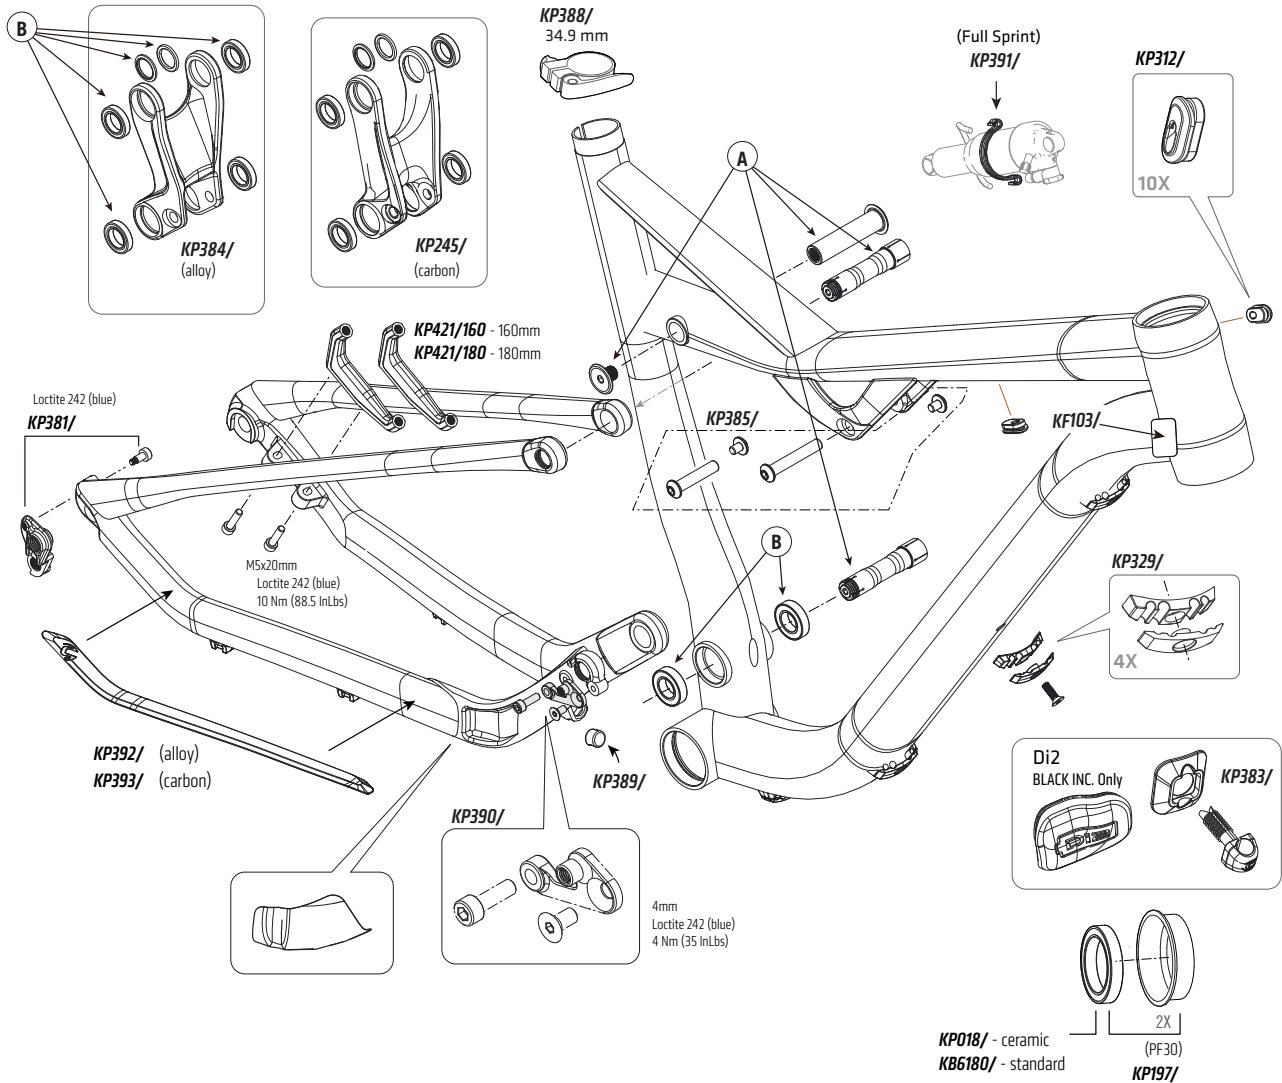

HABIT (CARBON/ALLOY) BAD HABIT (ALLOY)

REAR TRAVEL	120mm
HEADTUBE	Cannondale SI
BOTTOM BRACKET	Alloy BB30, Carbon PF30
FRONT DERAILLEUR	S3 Direct Mount
SEAT POST DIA./BINDER	31.6/34.9mm
MAX TIRE	Bad Habit 27.5x3.0in Habit 27.5 x 2.35in
MAX FORK	525MM

SAG	30% (36mm)
EYE-TO-EYE	184mm (7.25")
STROKE	44.5mm (1.75")
REDUCERS	F = 37.59mm (1.480") x 8mm R = 30mm (1.180") x 8mm

ISCG	N/A		
REAR BRAKE	Flat mount 20mm Bolt		
REAR DROPOUT	142x12 Maxle		
MIN. SP INSERT	100 mm		
INTENDED USE	ASTM CONDITION 3, CROSS-COUNTRY, MARATHON		
MAXIMUM WEIGHT LIMIT (LBS/KG) *(SEAT BAG ONLY)	RIDER	LUGGAGE*	TOTAL
	300/136	5/2.3	305/138

CODE	DESCRIPTION	CRB	ALLOY
KP381/	KIT, DER HANGER, HABIT, MAXLE	X	X
KP329/	KIT, CABLE GUIDE, MECHANICAL	X	X
KP383/	KIT, CABLE GUIDE, DI2	X	
KP384/	KIT, LINK, HABIT, W/ BEARING SM/XL		X
KP385/	KIT, HWARE, SHOCK MOUNT, HABIT	X	X
A KP387/	KIT, LINK, HWARE HABIT		
B KP386/	KIT, BEARINGS, PIVOT, HABIT	X	X
KP388/	KIT, SEATBINDER, MOUNTAIN, 34.9	X	X
KP389/	KIT, FT DER, SWIVEL STOP	X	X
KP390/	KIT, MOUNT, FT DER, HABIT	X	X
KP391/	KIT, CABLE CLIP, FULL SPRINT HABIT	X	X

CODE	DESCRIPTION	CRB	ALLOY
KP392/	KIT, CH. STAY PROTECTOR HABIT ALLOY		X
KP393/	KIT, CH. STAY PROTECTOR HABIT CARBON	X	
HD169/	KIT BEARINGS HEADSET 2	X	X
QSISEAL/	KIT, SEAL, UPPER BEARING, 58mm OD	X	X
KF115/	KIT GEL DYNAMIC CARBN SEATPOST	X	X
KP197/	KIT BEARING BB-PRESSFIT 30	X	X
KB6180/	KIT BEARING BB SI 2PCS	X	X
KP421/160	KIT, BRAKE MOUNT, FLAT, 160MM	X	X
KP421/180	KIT, BRAKE MOUNT, FLAT, 180MM	X	X
KF103/	KIT GUARD SCUFFGUARD 8PK	X	X