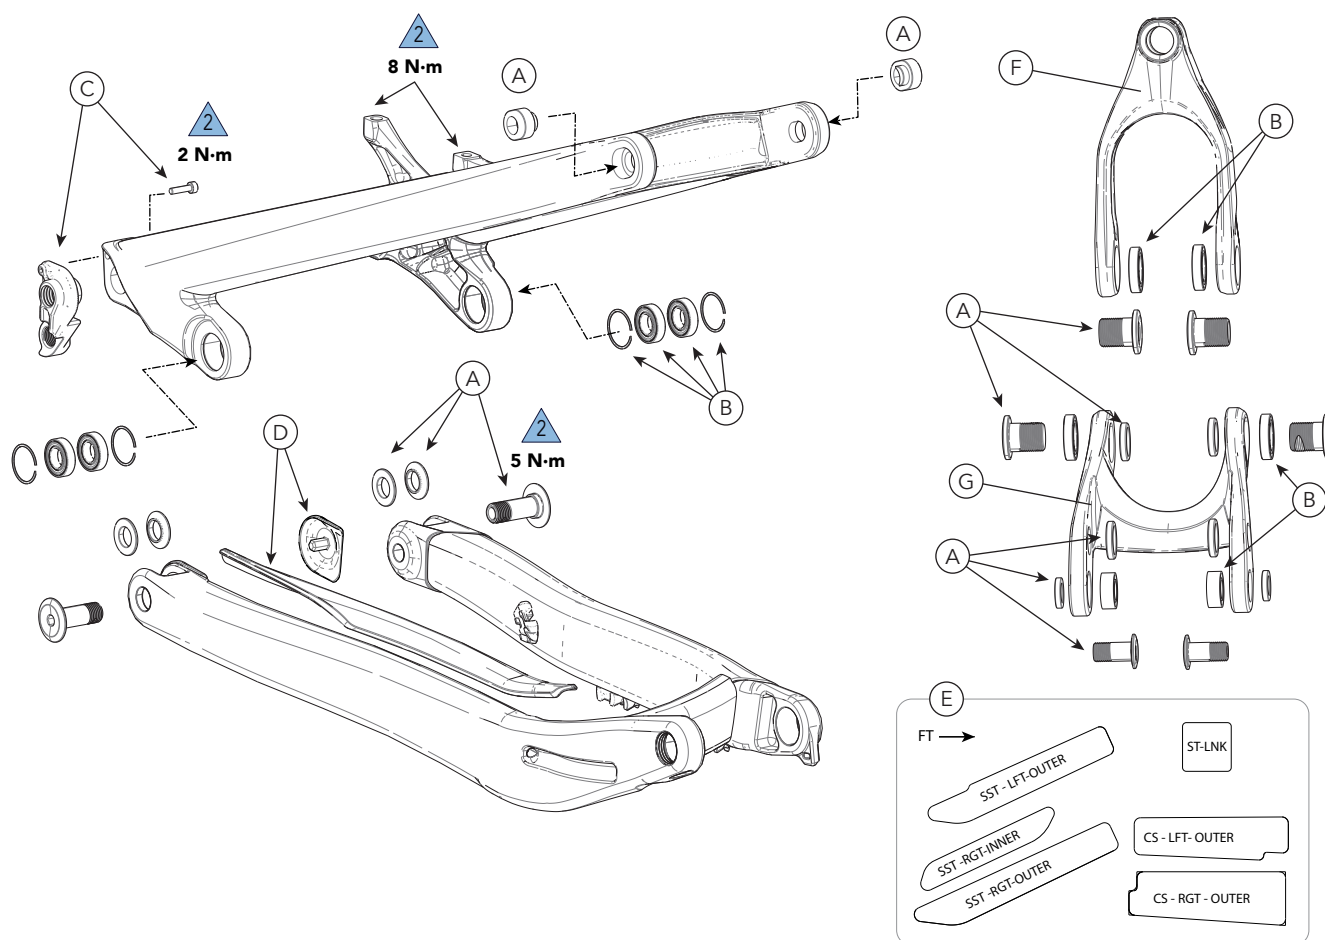

# Habit (2019)

CARBON / ALLOY

Item	Specification	
Model	Habit	Bad Habit
Wheel Size	XS: 27.5 in S-XL: 29 in	27.5 in
Rear Travel	XS: 116 mm, S-XL: 130 mm	130 mm
Head Tube	UPR: 1 - 1/8 in, LWR: 1-1/2 in	
Headset	Integrated, 1-1/8 in - 1-1/2 in	
Bottom Bracket: Type/ Width	CRB: PF30 / 83 mm, ALLY: BSA / 83 mm	
Front Derailleur	N/A	
Seat Post: Dia./Binder	31.6 mm / 34.9 mm	
▲ Min. Seat Post Insert	100 mm	
Max. Tire Width	XS: 27.5 in x 2.5 in S-XL: 29 in x 2.5 in	27.5 in x 2.8 in
▲ Max. Fork Length:	551 mm	

Rear Shock: Eye-To-Eye / Stroke	XS: 190 mm / 45 mm S-XL: 210 mm / 50 mm
Bushing Width	FT: 20 x 8 mm, RR: Bare
Recommended Sag:	25%, 11 mm
Chain Guide	ISCG 05
Rear Brake: Mount Type / Min/Max Rotor Dia.	Post Mount / 180 mm
Rear Axle: Type/Length	Maxle TA / 148 x 12 mm, 180 mm Length
Ai Offset:	Rear Wheel: 3mm Offset to NDS SRAM Chaining: +6 mm Offset Hollowgram SpideRing: Ai Offset
▲ Intended Use:	ASTM CONDITION 4, All-Mountain
▲ Max. Weight Limit: Total (Rider+all equipment):	305 lbs / 138 kg

ID	Part Number	Description	CRB	ALLY
A	K36169	Habit Pivot Hardware	✓	✓
B	K36179	Habit Pivot CS SS Link Brgs	✓	✓
C	CK3257U00OS	Derailleur Hanger TA ST SS 015	✓	✓
D	K34129	Chainstay and Horst Pivot Protectors	✓	✓
E	K34239	Habit CS SS ST Clear Protectors	✓	✓