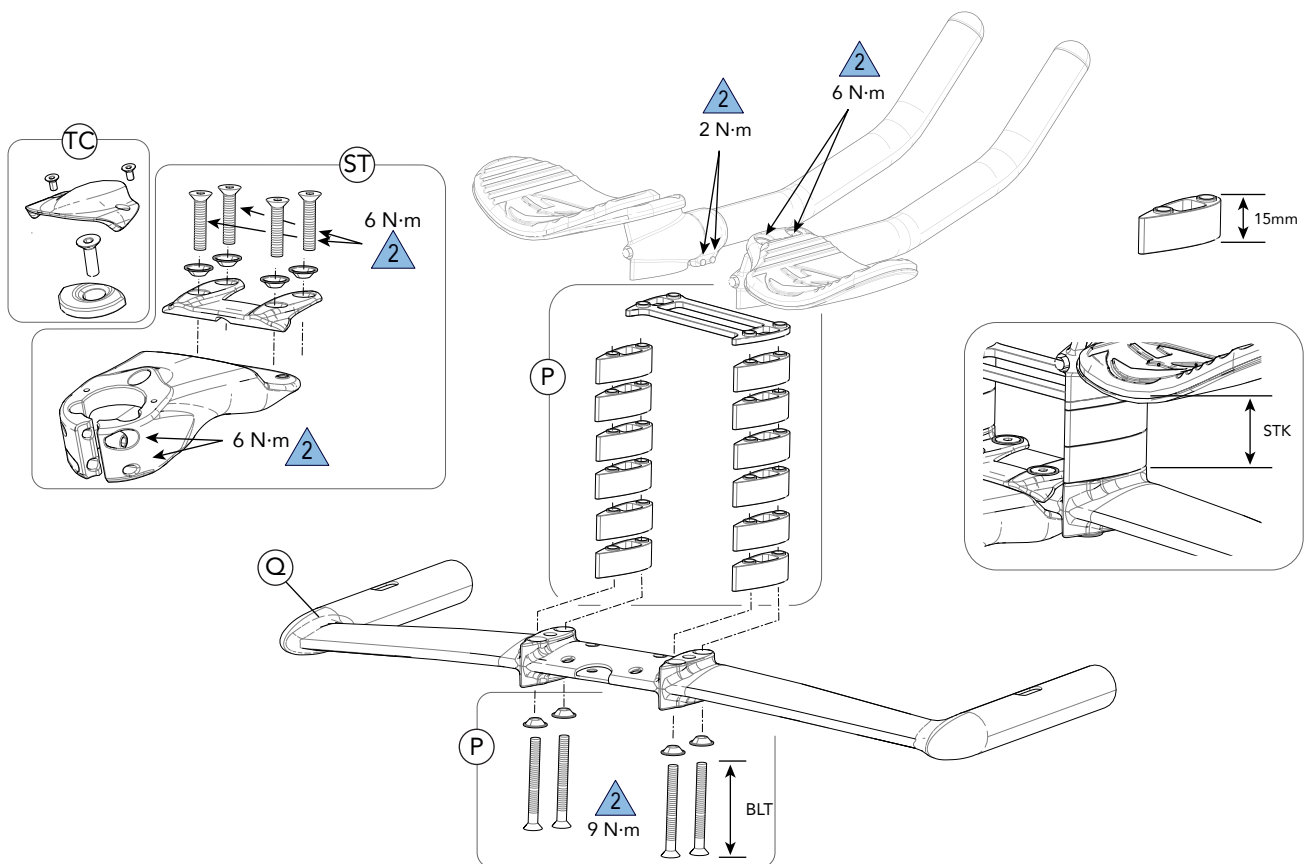

SuperSlice (2019)

Item	Specification
Head Tube	UPR: 1-1/8 in, LWR: 1-1/8 in
Bottom Bracket: Type/ Width	PF30A / 73 mm
Front Derailleur	Brazed-on, Down-Swing
Seat Post: Dia./Binder	SuperSlice Seatpost / Internal Wedge
▲ Min. Seat Post Insert	100 mm
▲ Tire Size x Max. Width	700c x 25 mm (measured)
Front Tire Min. Clearance	6 mm (See Owner's Supplement)
Brakes: Mount Type / Min/Max Rotor Dia.	RR: Flat Mount / 140 mm / 160 mm FT: Flat Mount / 140 mm / 160 mm

Axles: Type/Length	FRONT: Bolt Type; 12 mm Thru-Axle, 122 mm M12*P1.0, Thread Length: 11 mm, Cone Shape Head. REAR: Bolt Type; 12 mm Thru-Axle, 167 mm, M12*P1.0, Thread Length: 11 mm, Cone Shape Head.
▲ Intended Use:	ASTM CONDITION 1, High-Performance Road
▲ Max. Weight Limit: Total (rider+all equipment):	285 lbs / 129 kg

ID	Part Number	Description
A	CK0037U00OS	SuperSlice Seatpost
B	CK0077U00OS	SuperSlice Seatpost Binder
C	CK3137U00OS	SuperSlice Top Tube Cable Guide
D	CK3027U00OS	SuperSlice Front Derailleur Mount
E	CK3087U00OS	SuperSlice Front Derailleur Cable Stop
F	CK3057U00OS	Derailleur Hanger TA ST SS 014
I	KP197/SRM	PF30 Bottom Bracket Cups & Bearings
J	K22037	BB30 Bearing Blue (QTY 24)
K	KB6180/	BB30 Bearing Blue (QTY 2)
L	K34059	SuperSlice Headtube Cap.
M	CK8027U00OS	Rear Thru Axle SuperSlice
N	CK8067U00OS	Front Thru Axle SuperSlice

SuperSlice (2019)

ID	Part Number	Description
TC	KP476/	SuperSlice Preload Cap
ST	CK0097U0060	SuperSlice Stem 60mm
	CK0097U0090	SuperSlice Stem 90mm
	CK0097U0020	SuperSlice Stem 120mm
P	CK0107U00OS	SuperSlice Stack Spacers
Q	CK0117U00OS	SuperSlice Base Bars - 380mm