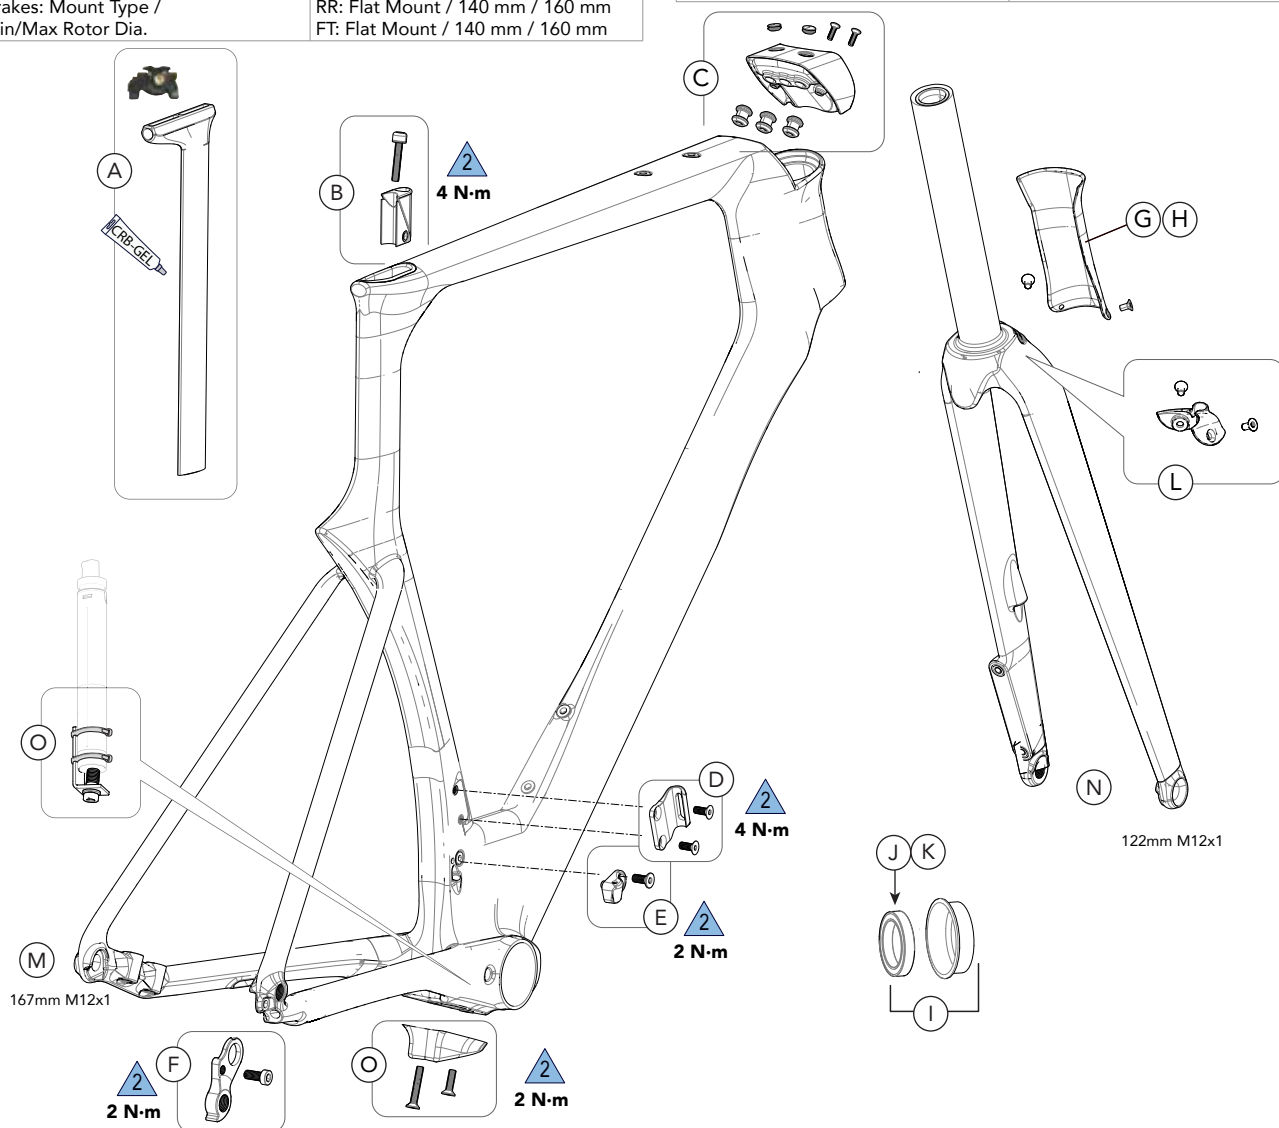

SuperSlice (2019)

Item	Specification
Head Tube	UPR: 1-1/8 in, LWR: 1-1/8 in
Bottom Bracket: Type/ Width	PF30A / 73 mm
Front Derailleur	Brazed-on, Down-Swing
Seat Post: Dia./Binder	SuperSlice Seatpost / Internal Wedge
▲ Min. Seat Post Insert	100 mm
▲ Tire Size x Max. Width	700c x 25 mm (measured)
Front Tire Min. Clearance	6 mm (See Owner's Supplement)
Brakes: Mount Type / Min/Max Rotor Dia.	RR: Flat Mount / 140 mm / 160 mm FT: Flat Mount / 140 mm / 160 mm

Axles: Type/Length	FRONT: Bolt Type; 12 mm Thru-Axle, 122 mm M12*P1.0, Thread Length: 11 mm, Cone Shape Head. REAR: Bolt Type; 12 mm Thru-Axle, 167 mm, M12*P1.0, Thread Length: 11 mm, Cone Shape Head.
▲ Intended Use:	ASTM CONDITION 1, High-Performance Road
▲ Max. Weight Limit: Total (rider+all equipment):	285 lbs / 129 kg

ID	Part Number	Description
A	CK0037U00OS	SuperSlice Seatpost
B	CK0077U00OS	SuperSlice Seatpost Binder
C	CK3137U00OS	SuperSlice Top Tube Cable Guide
D	CK3027U00OS	SuperSlice Front Derailleur Mount
E	CK3087U00OS	SuperSlice Front Derailleur Cable Stop
F	CK3057U00OS	Derailleur Hanger TA ST SS 014
I	KP197/SRM	PF30 Bottom Bracket Cups & Bearings
J	K22037	BB30 Bearing Blue (QTY 24)
K	KB6180/	BB30 Bearing Blue (QTY 2)
L	K34059	SuperSlice Headtube Cap.
M	CK8027U00OS	Rear Thru Axle SuperSlice
N	CK8067U00OS	Front Thru Axle SuperSlice

ID	Part Number	Description
O	CK3097U00OS	SuperSlice Bottom Bracket Cover
G	CK3127U1050	SuperSlice Headtube Shroud BLK 50
	CK3127U1052	SuperSlice Headtube Shroud BLK 52
	CK3127U1054	SuperSlice Headtube Shroud BLK 54
	CK3127U1056	SuperSlice Headtube Shroud BLK 56
	CK3127U1058	SuperSlice Headtube Shroud BLK 58
	CK3127U8050	SuperSlice Headtube Shroud REP 50
	CK3127U8052	SuperSlice Headtube Shroud REP 52
	CK3127U8054	SuperSlice Headtube Shroud REP 54
H	CK3127U8056	SuperSlice Headtube Shroud REP 56
	CK3127U8058	SuperSlice Headtube Shroud REP 58