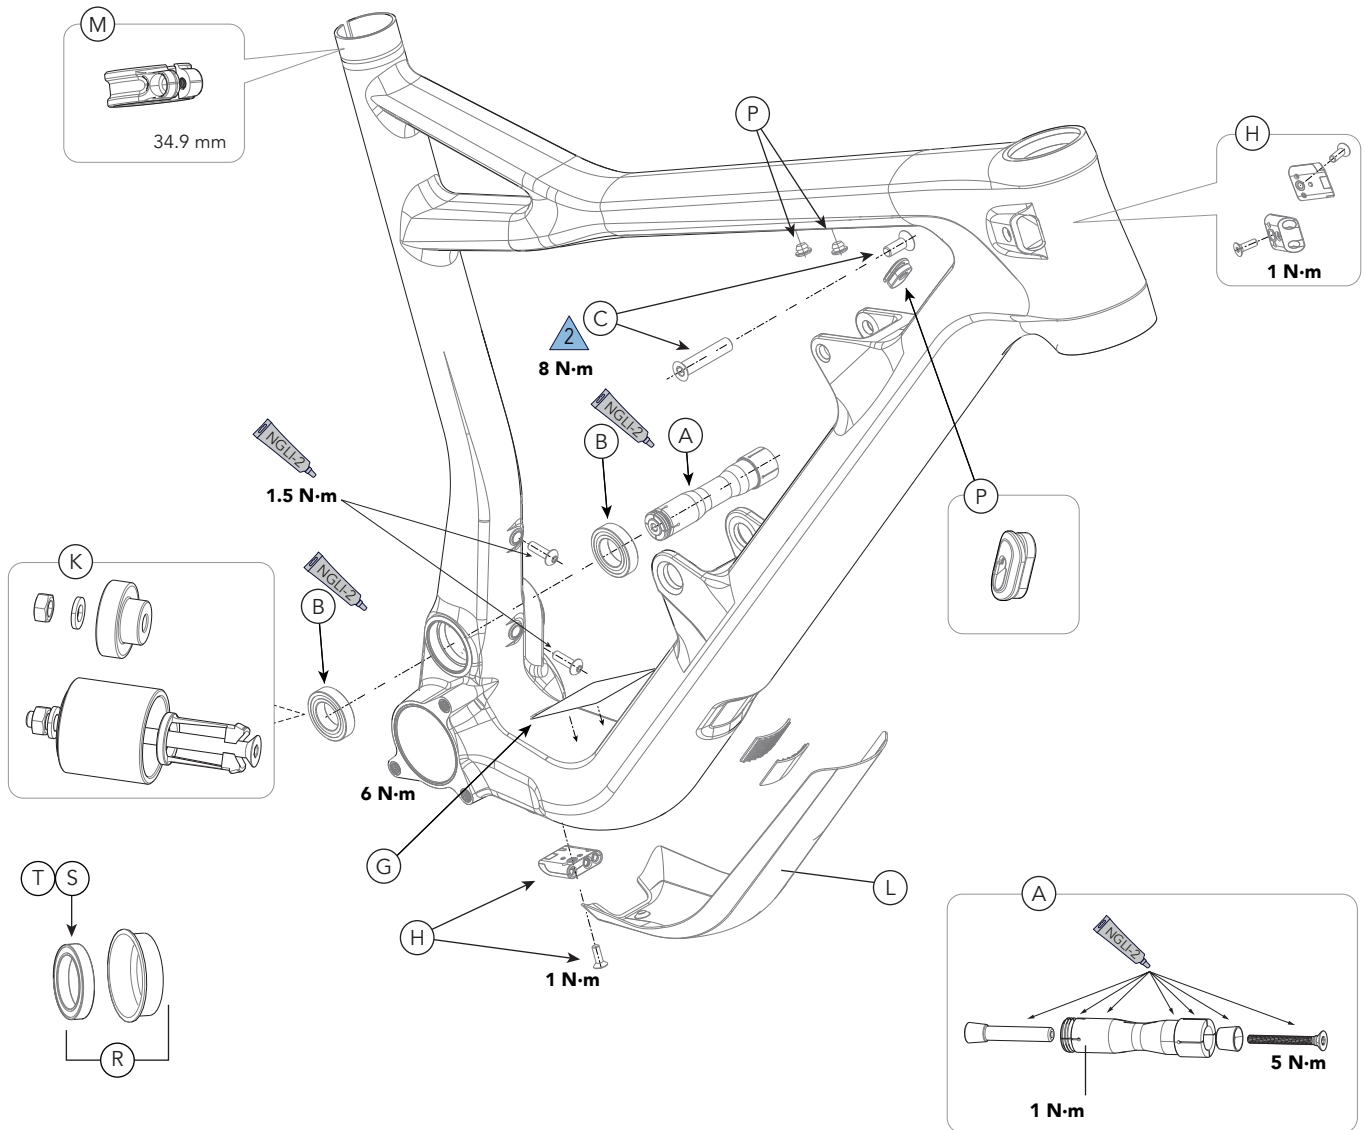

Jekyll 29 (2019)

CARBON

See **LOKR** for instructions.

ID	Part Number	Description
P	CK3187U00OS	Jekyll/Trigger Grommets
M	KP388/	Seatbinder MTN 34.9
H	KP436/	Modular CBL Guides HT DT BB
K	CK9017U00OS	17x30 Bearing Tool

ID	Part Number	Description
L	K34088SM	Jekyll CRB DT Protector, SM
	K34088MD	Jekyll CRB DT Protector, MD
	K34088LG	Jekyll CRB DT Protector, LG
	K34088XL	Jekyll CRB DT Protector, XL
R	KP197/SRM	PF30 BB Cups And Bearings
S	KB6180/	BB30 Bearing Blue (QTY 2)
T	K22037	BB30 Bearing Blue (QTY 24)