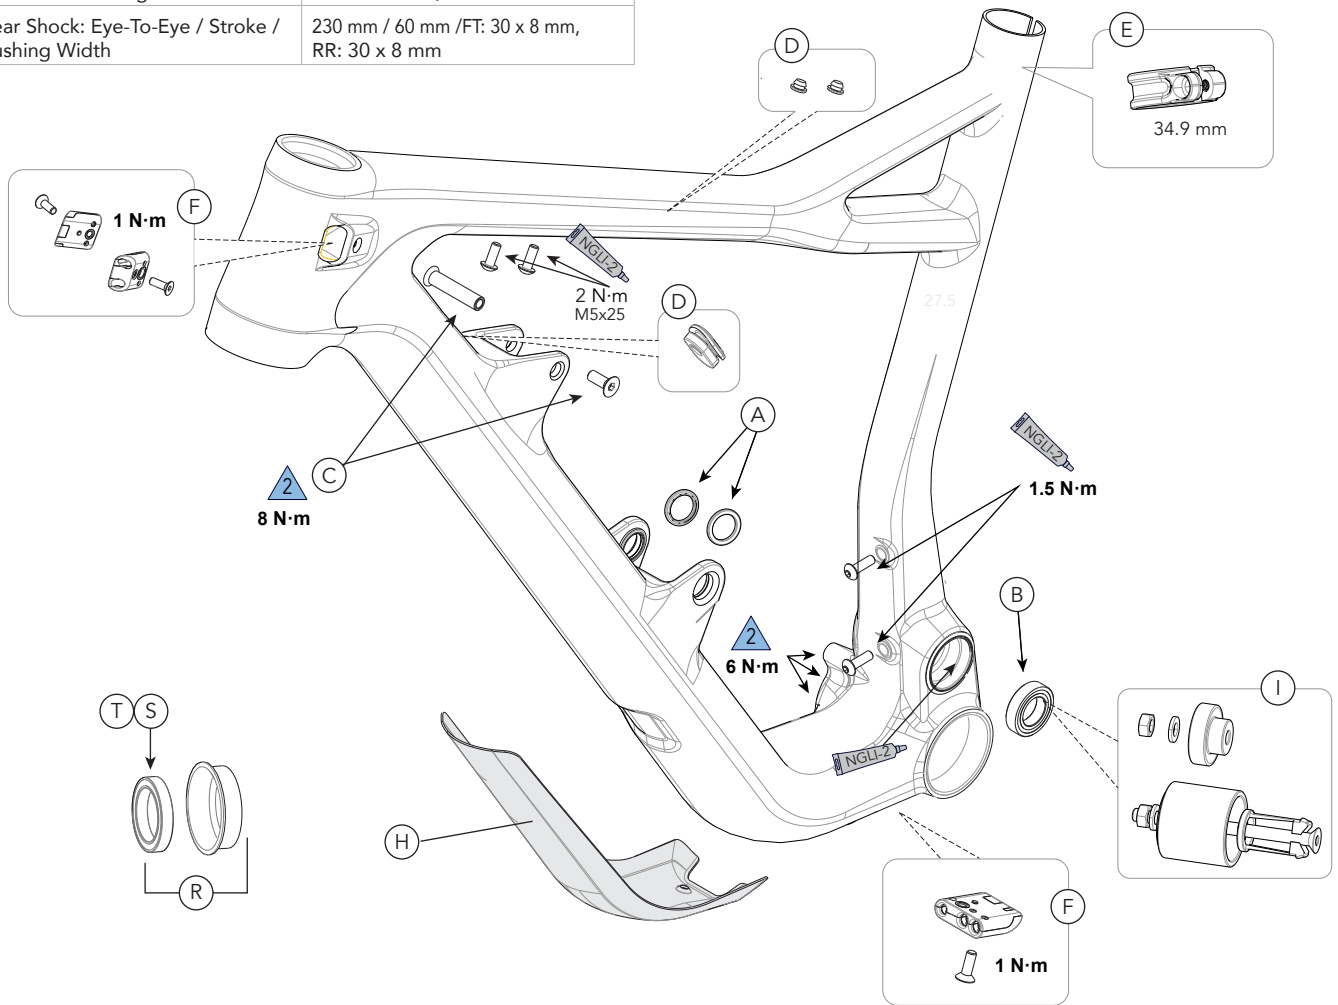

# Jekyll 27.5 (2018-2019)

CARBON / ALLOY

Item	Specification
Rear Travel	Flow Mode: 165 mm, Hustle Mode: 130 mm
Head Tube	UPR: 1 -1/8 in, LWR: 1-1/2 in
Headset	FSA Orbit C-40-ACB w/ 9.1 mm stack
Bottom Bracket: Type/ Width	CRB: PF30 / 83 mm, ALLY: BB30 / 83 mm
Front Derailleur	N/A
Seat Post: Dia./Binder	31.6 mm / 34.9 mm
▲ Min. Seat Post Insert	100 mm
▲ Tire Size x Max. Width	27.5 in x 2.5 in (measured)
▲ Max. Fork Length	CRB: 565 mm, ALLY: 565 mm
Rear Shock: Eye-To-Eye / Stroke / Bushing Width	230 mm / 60 mm / FT: 30 x 8 mm, RR: 30 x 8 mm

Sag	30%, 18 mm
Chain Guide	ISCG 05
Rear Brake: Mount Type / Min/Max Rotor Dia.	Flat Mount / 160 mm / 180 mm
Rear Axle: Type/Length	Maxle TA /148 x 12 mm, 180 mm length
Ai Offset:	Rear Wheel: 3mm Offset to NDS, SRAM Chaining: +6 mm Offset Hollowgram SpideRing: Ai Offset
▲ Intended Use	ASTM CONDITION 4, All-Mountain
▲ Max. Weight Limit Total (rider+all equipment):	305 lbs / 138 kg

# Jekyll 29 (2019)

CARBON

Item	Specification
Rear Travel	Flow Mode: 150 mm Hustle Mode: 120 mm
Head Tube	UPR: 1 -1/8 in, LWR: 1-1/2 in
Headset	FSA Orbit C-40-ACB w/ 9.1 mm stack
Bottom Bracket: Type/ Width	PF30 / 83 mm
Front Derailleur	N/A
Seat Post: Dia./Binder	31.6 mm / 34.9 mm
▲ Min. Seat Post Insert	100 mm
▲ Tire Size x Max. Width	29 in x 2.5 in (measured)
▲ Max. Fork Length	565 mm

Rear Shock: Eye-To-Eye / Stroke / Bushing Width	230 mm / 60 mm / FT: 30 x 8 mm, RR: 30 x 8 mm
Sag	30%, 18 mm
Chain Guide	ISCG 05
Rear Brake: Mount Type / Min/Max Rotor Dia	Flat Mount / 160 mm / 180 mm
Rear Axle: Type/Length	Maxle TA / 148 x 12 mm, 180 mm length
Ai Offset:	Rear Wheel: 3 mm Offset to NDS SRAM Chaining: +6 mm Offset Hollowgram SpideRing: Ai Offset
▲ Intended Use	ASTM CONDITION 4, All-Mountain
▲ Max. Weight Limit Total (rider+all equipment):	305 lbs / 138 kg