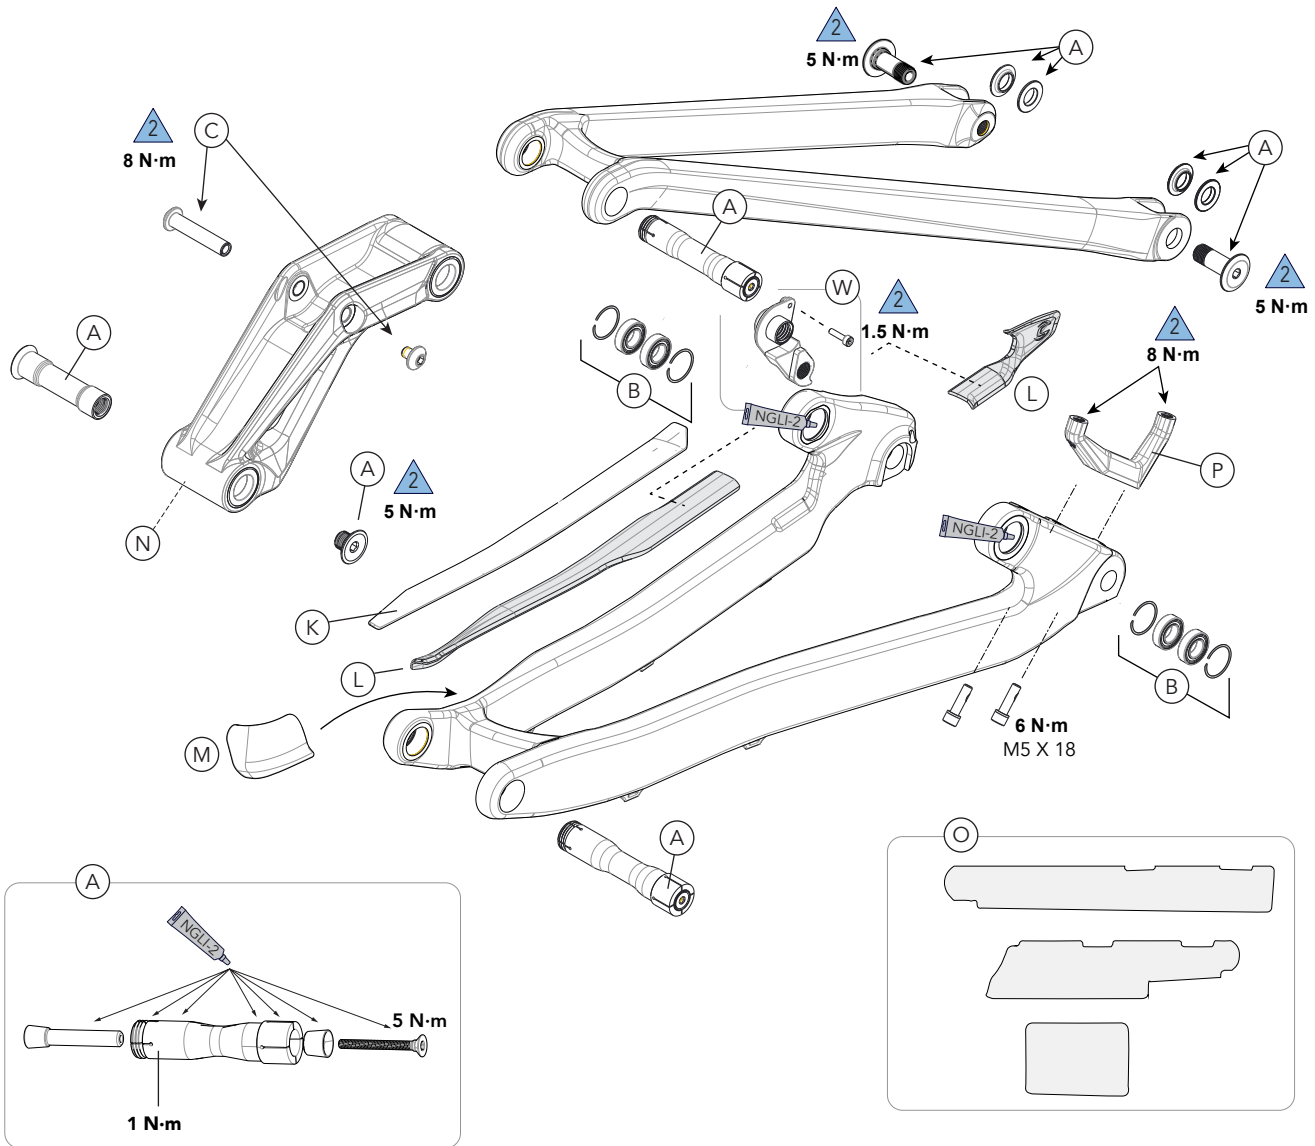

Jekyll 27.5 (2018-2019)

CARBON / ALLOY

See **LOCKR** for instructions.

ID	Part Number	Description	CRB	ALLY
M	K34078	Jekyll CRB Chainsuck Protector	✓	
N	K36129	Jekyll Suspension Link 27.5 BLK	✓	✓
O	K34068	Jekyll CRB CS Heel Rub GRDS	✓	
	K34058	Jekyll ALLY CS Heel Rub GRDS		✓

ID	Part Number	Description	CRB	ALLY
P	KP421/160	Brake MNT Flat 160 mm	✓	✓
	KP421/180	Brake MNT Flat 180 mm	✓	✓
W	CK3257U00OS	RD HGR TA ST SS 015	✓	✓
R	KP197/SRM	PF30 BB Cups And Bearings	✓	
S	KB6180/	BB30 Bearing Blue (QTY 2)	✓	✓
T	K22037	BB30 Bearing Blue (QTY 24)	✓	✓
--	QC616/	Circlips BB Si (QTY 2)		✓