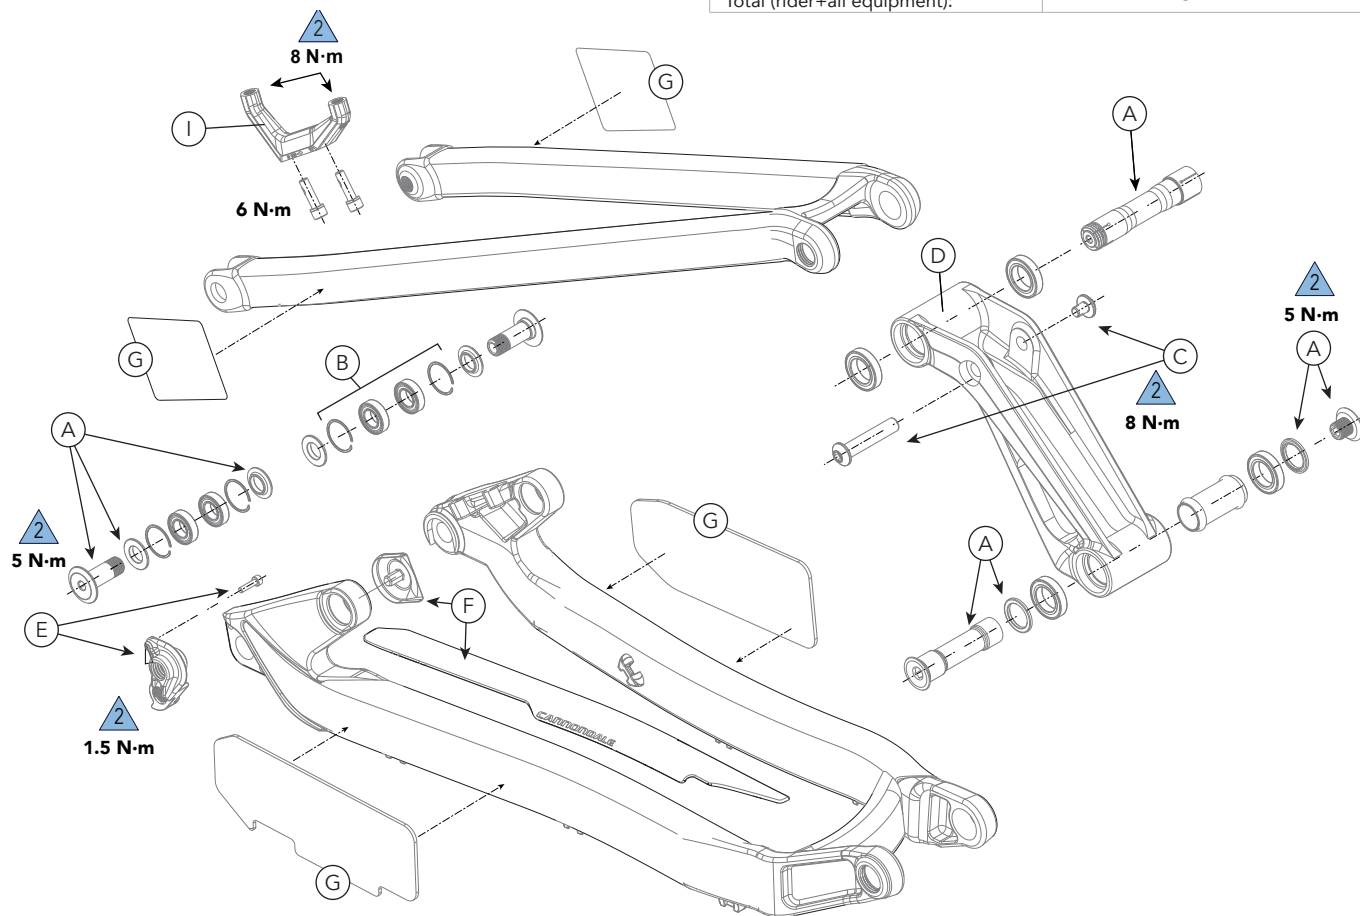

# Jekyll 27.5 (2018-2019)

CARBON / ALLOY

See **LOCKR** for instructions.

ID	Part Number	Description	CRB	ALLY
M	K34078	Jekyll CRB Chainsuck Protector	✓	
N	K36129	Jekyll Suspension Link 27.5 BLK	✓	✓
O	K34068	Jekyll CRB CS Heel Rub GRDS	✓	
	K34058	Jekyll ALLY CS Heel Rub GRDS		✓

ID	Part Number	Description	CRB	ALLY
P	KP421/160	Brake MNT Flat 160 mm	✓	✓
	KP421/180	Brake MNT Flat 180 mm	✓	✓
W	CK3257U00OS	RD HGR TA ST SS 015	✓	✓
R	KP197/SRM	PF30 BB Cups And Bearings	✓	
S	KB6180/	BB30 Bearing Blue (QTY 2)	✓	✓
T	K22037	BB30 Bearing Blue (QTY 24)	✓	✓
--	QC616/	Circlips BB Si (QTY 2)		✓

# Jekyll 29 (2019)

CARBON

Item	Specification
Rear Travel	Flow Mode: 150 mm Hustle Mode: 120 mm
Head Tube	UPR: 1 -1/8 in, LWR: 1-1/2 in
Headset	FSA Orbit C-40-ACB w/ 9.1 mm stack
Bottom Bracket: Type/ Width	PF30 / 83 mm
Front Derailleur	N/A
Seat Post: Dia./Binder	31.6 mm / 34.9 mm
▲ Min. Seat Post Insert	100 mm
▲ Tire Size x Max. Width	29 in x 2.5 in (measured)
▲ Max. Fork Length	565 mm

Rear Shock: Eye-To-Eye / Stroke / Bushing Width	230 mm / 60 mm / FT: 30 x 8 mm, RR: 30 x 8 mm
Sag	30%, 18 mm
Chain Guide	ISCG 05
Rear Brake: Mount Type / Min/Max Rotor Dia	Flat Mount / 160 mm / 180 mm
Rear Axle: Type/Length	Maxle TA / 148 x 12 mm, 180 mm length
Ai Offset:	Rear Wheel: 3 mm Offset to NDS SRAM Chaining: +6 mm Offset Hollowgram SpideRing: Ai Offset
▲ Intended Use	ASTM CONDITION 4, All-Mountain
▲ Max. Weight Limit Total (rider+all equipment):	305 lbs / 138 kg