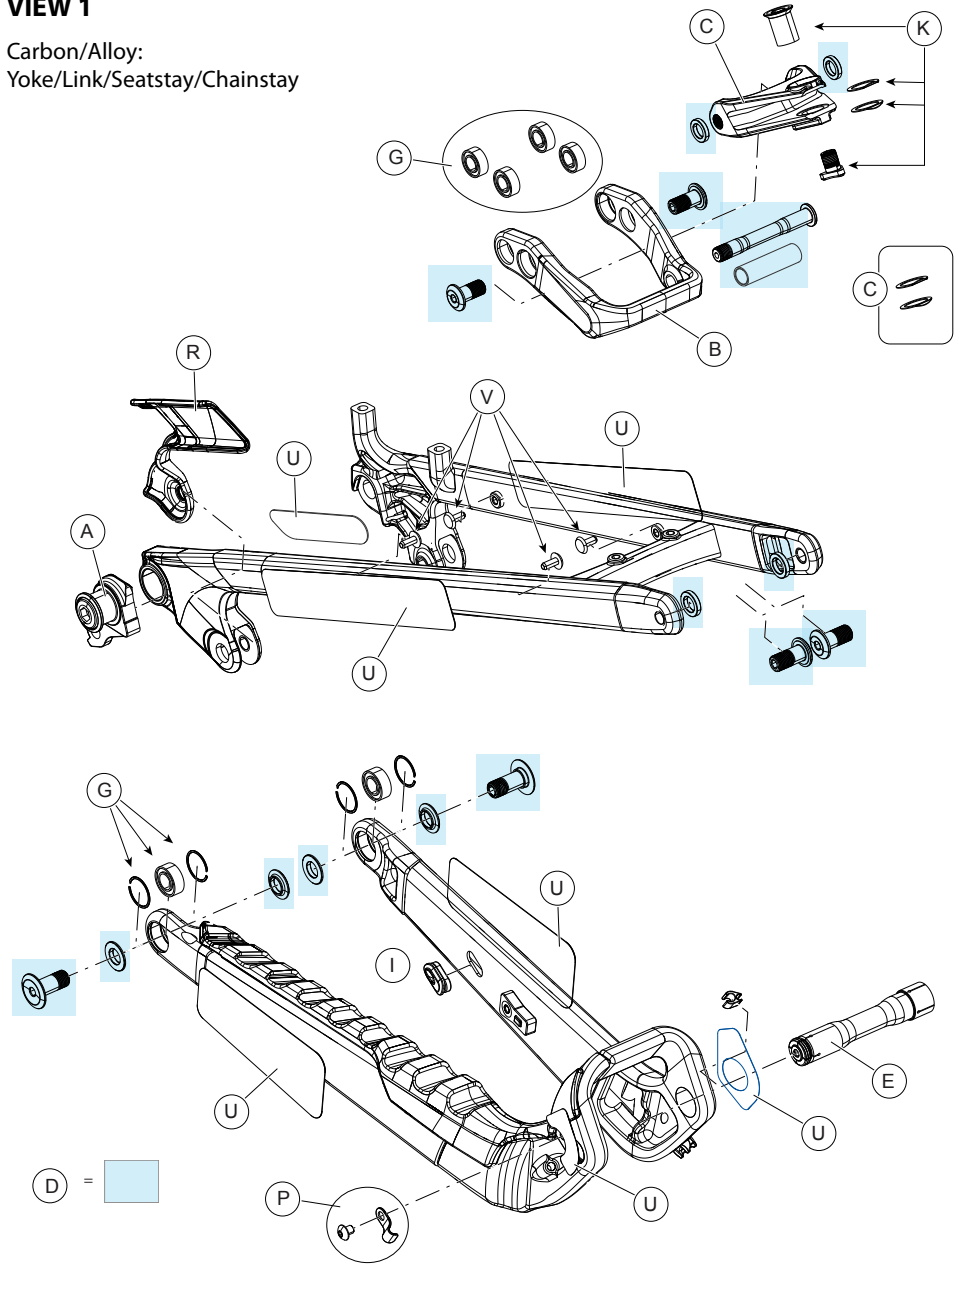

Ersatzteile

Servicekits

Komponente	Kit #	Kit Description	Ansicht
Kit Nr.		SRAM UDH	1
Kit- Beschreibung	K91042	Moterra Neo Alloy Link	1
	Ansicht	Moterra Neo Carbon Link	
	K91012SM	Moterra Neo Yoke SM	1
	K91032MD	Moterra Neo Alloy Yoke MD	1
	K91022MD	Moterra Neo Carbon Yoke MD	1
	K91012LG	Moterra Neo Yoke L/XL	1
D	K36002	Moterra Neo Link/CS/SS/Pivot Hardware	1
E	K36012	Expanding Axle Hardware 97mm	1
F	K36022	Moterra Neo/Habit Shock Bolts Upper	2
G	K36032	Moterra Link/CS/SS/Pivot Bearings	1
H	K34211	Neo Key Cover	2,3
I	KP312/	Open Oval Grommet x10	1,2
J	K32042	Moterra Neo Alloy HT Cable Grommet Qty2	2
K	K36042	Moterra Neo/Habit Yoke Bolts w/ Shims	1
L	K76042	Moterra Neo DT Bottom Exit Batt Rail	2
M	K32052	Neo Alloy Rail Cable Guides Qty4	2
N	K34012	Battery Cover DT Bottom Exit 750wh	2
O	K76012	Neo Latching Charge Port Holder	2
P	K32032	Moterra Neo CS Cable Guide	1
Q	K34072	Moterra Neo CS Protector	1
R	K34082	Moterra Neo SS Protector	1

Komponente	Kit #	Kit Description	Ansicht
S	K34122	Moterra Neo Alloy Gen4 Motor Cover	2
T	K76062	Neo Motor Mount Bolts Qty8	2
U	K34102	Moterra Neo Clear Frame Protection	1,2
V	K34112	Moterra Neo Rear Rack Grommets	1
W	K13022	Moterra Neo Rear Rack	4
Y	K11012	Moterra Neo Rear Fender	4
Z	K76072	Moterra Neo Rear Rack/Fender Mount Kit	4
AA	K76082	Moterra Neo Alloy Motor Mount Bracket	2
BB	K34062	Moterra Neo Gen4 Skid Plate - Carbon	3
CC	K34092	Moterra Neo Carbon Gen4 Motor Cover	3
DD	K76052	Moterra Neo Carbon Motor Bolt Cover	3
EE	K28112	eMTB Internal Routing Stem 35x45 - Carbon	3
FF	K35012	1.5-1.8 Int Hdset 28.6/52-60/45.83 - Carbon	3
GG	K35052	HT Internal Routing Sleeve 1.8 - Carbon	3
HH	TBD	Nylon Anti-Wear Wrap - Carbon	3

VIEW 1

Carbon/Alloy:
Yoke/Link/Seatstay/Chainstay

VIEW 2

Frame, Alloy:

VIEW 3

Frame, Carbon:

VIEW 4

Accessories, Alloy/Carbon: