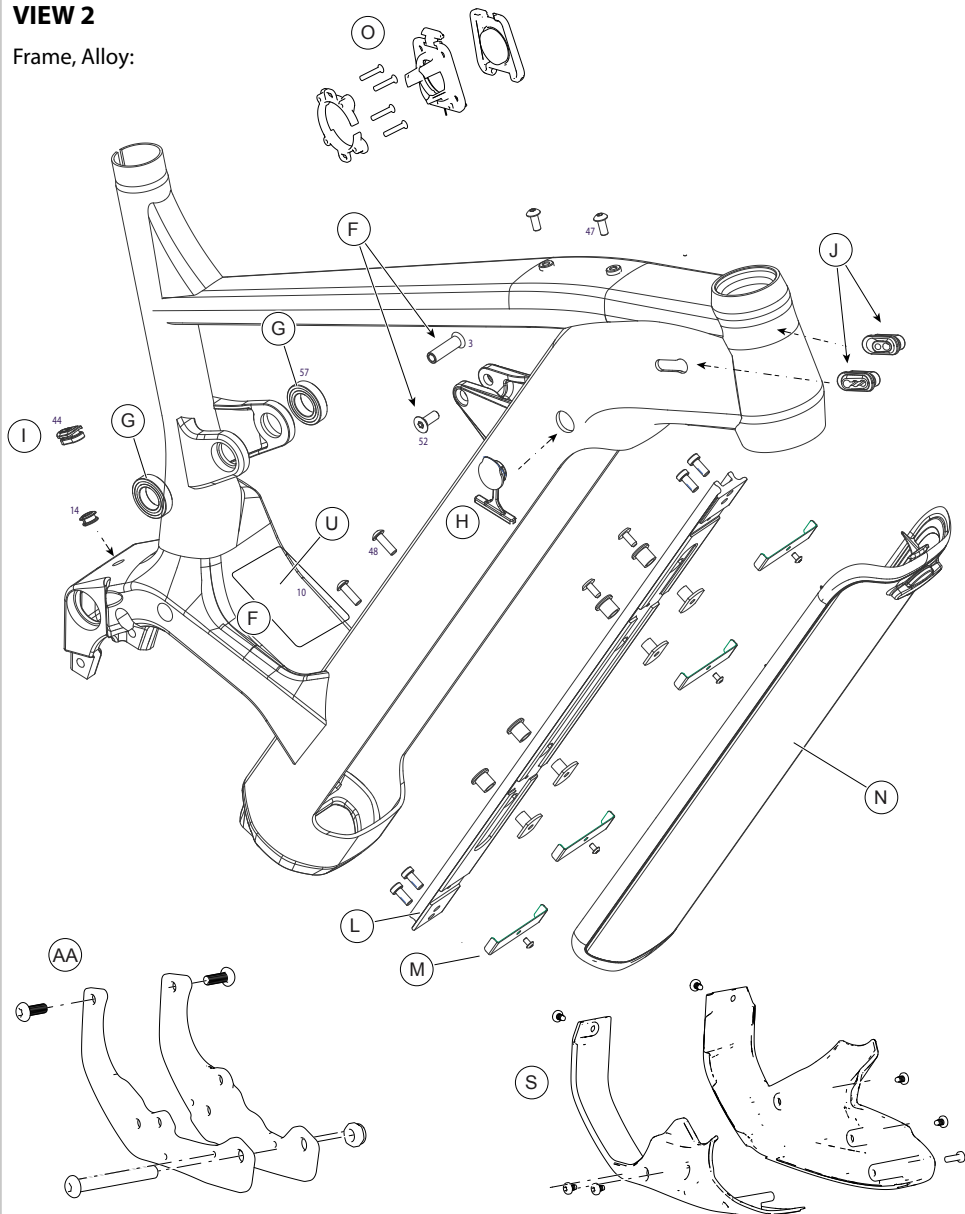

Ersatzteile

Servicekits

Komponente	Kit #	Kit Description	Ansicht
Kit Nr.		SRAM UDH	1
Kit- Beschreibung	K91042	Moterra Neo Alloy Link	1
	Ansicht	Moterra Neo Carbon Link	
	K91012SM	Moterra Neo Yoke SM	1
	K91032MD	Moterra Neo Alloy Yoke MD	1
	K91022MD	Moterra Neo Carbon Yoke MD	1
	K91012LG	Moterra Neo Yoke L/XL	1
D	K36002	Moterra Neo Link/CS/SS/Pivot Hardware	1
E	K36012	Expanding Axle Hardware 97mm	1
F	K36022	Moterra Neo/Habit Shock Bolts Upper	2
G	K36032	Moterra Link/CS/SS/Pivot Bearings	1
H	K34211	Neo Key Cover	2,3
I	KP312/	Open Oval Grommet x10	1,2
J	K32042	Moterra Neo Alloy HT Cable Grommet Qty2	2
K	K36042	Moterra Neo/Habit Yoke Bolts w/ Shims	1
L	K76042	Moterra Neo DT Bottom Exit Batt Rail	2
M	K32052	Neo Alloy Rail Cable Guides Qty4	2
N	K34012	Battery Cover DT Bottom Exit 750wh	2
O	K76012	Neo Latching Charge Port Holder	2
P	K32032	Moterra Neo CS Cable Guide	1
Q	K34072	Moterra Neo CS Protector	1
R	K34082	Moterra Neo SS Protector	1

Komponente	Kit #	Kit Description	Ansicht
S	K34122	Moterra Neo Alloy Gen4 Motor Cover	2
T	K76062	Neo Motor Mount Bolts Qty8	2
U	K34102	Moterra Neo Clear Frame Protection	1,2
V	K34112	Moterra Neo Rear Rack Grommets	1
W	K13022	Moterra Neo Rear Rack	4
Y	K11012	Moterra Neo Rear Fender	4
Z	K76072	Moterra Neo Rear Rack/Fender Mount Kit	4
AA	K76082	Moterra Neo Alloy Motor Mount Bracket	2
BB	K34062	Moterra Neo Gen4 Skid Plate - Carbon	3
CC	K34092	Moterra Neo Carbon Gen4 Motor Cover	3
DD	K76052	Moterra Neo Carbon Motor Bolt Cover	3
EE	K28112	eMTB Internal Routing Stem 35x45 - Carbon	3
FF	K35012	1.5-1.8 Int Hdset 28.6/52-60/45.83 - Carbon	3
GG	K35052	HT Internal Routing Sleeve 1.8 - Carbon	3
HH	TBD	Nylon Anti-Wear Wrap - Carbon	3

VIEW 1

Carbon/Alloy:
Yoke/Link/Seatstay/Chainstay

VIEW 2

Frame, Alloy:

VIEW 3

Frame, Carbon:

VIEW 4

Accessories, Alloy/Carbon: