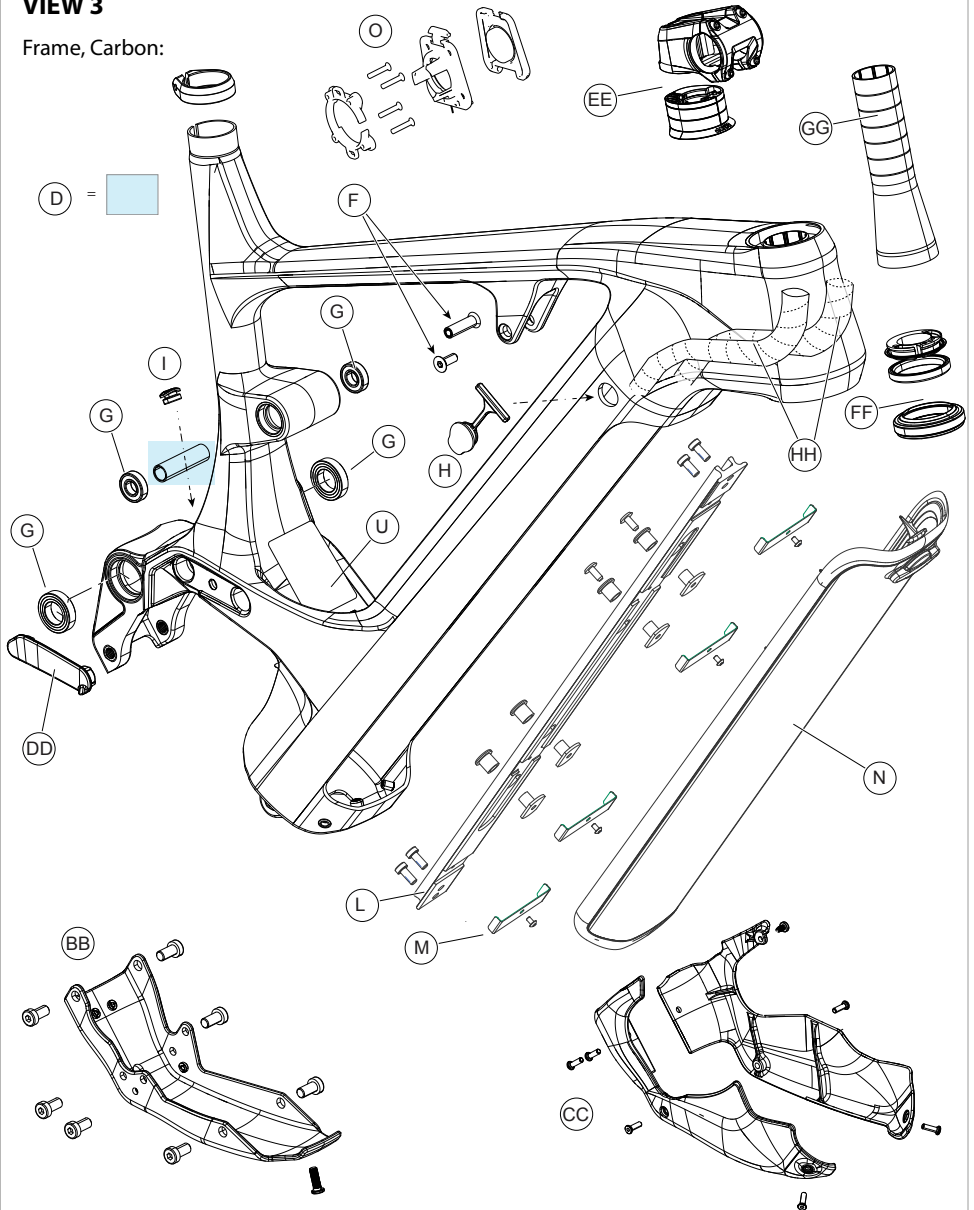

Ersatzteile

Servicekits

Komponente	Kit #	Kit Description	Ansicht
Kit Nr.		SRAM UDH	1
Kit- Beschreibung	K91042	Moterra Neo Alloy Link	1
	Ansicht	Moterra Neo Carbon Link	
	K91012SM	Moterra Neo Yoke SM	1
	K91032MD	Moterra Neo Alloy Yoke MD	1
	K91022MD	Moterra Neo Carbon Yoke MD	1
	K91012LG	Moterra Neo Yoke L/XL	1
D	K36002	Moterra Neo Link/CS/SS/Pivot Hardware	1
E	K36012	Expanding Axle Hardware 97mm	1
F	K36022	Moterra Neo/Habit Shock Bolts Upper	2
G	K36032	Moterra Link/CS/SS/Pivot Bearings	1
H	K34211	Neo Key Cover	2,3
I	KP312/	Open Oval Grommet x10	1,2
J	K32042	Moterra Neo Alloy HT Cable Grommet Qty2	2
K	K36042	Moterra Neo/Habit Yoke Bolts w/ Shims	1
L	K76042	Moterra Neo DT Bottom Exit Batt Rail	2
M	K32052	Neo Alloy Rail Cable Guides Qty4	2
N	K34012	Battery Cover DT Bottom Exit 750wh	2
O	K76012	Neo Latching Charge Port Holder	2
P	K32032	Moterra Neo CS Cable Guide	1
Q	K34072	Moterra Neo CS Protector	1
R	K34082	Moterra Neo SS Protector	1

Komponente	Kit #	Kit Description	Ansicht
S	K34122	Moterra Neo Alloy Gen4 Motor Cover	2
T	K76062	Neo Motor Mount Bolts Qty8	2
U	K34102	Moterra Neo Clear Frame Protection	1,2
V	K34112	Moterra Neo Rear Rack Grommets	1
W	K13022	Moterra Neo Rear Rack	4
Y	K11012	Moterra Neo Rear Fender	4
Z	K76072	Moterra Neo Rear Rack/Fender Mount Kit	4
AA	K76082	Moterra Neo Alloy Motor Mount Bracket	2
BB	K34062	Moterra Neo Gen4 Skid Plate - Carbon	3
CC	K34092	Moterra Neo Carbon Gen4 Motor Cover	3
DD	K76052	Moterra Neo Carbon Motor Bolt Cover	3
EE	K28112	eMTB Internal Routing Stem 35x45 - Carbon	3
FF	K35012	1.5-1.8 Int Hdset 28.6/52-60/45.83 - Carbon	3
GG	K35052	HT Internal Routing Sleeve 1.8 - Carbon	3
HH	TBD	Nylon Anti-Wear Wrap - Carbon	3

VIEW 1

Carbon/Alloy:
Yoke/Link/Seatstay/Chainstay

VIEW 2

Frame, Alloy:

VIEW 3

Frame, Carbon:

VIEW 4

Accessories, Alloy/Carbon: