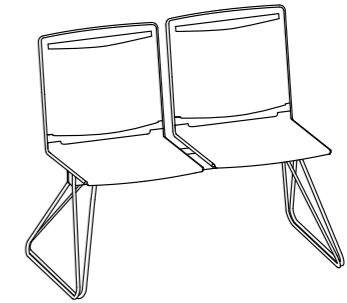

L'assise et le dossier sont simplement clipsés sur un cadre élégant en fil d'acier. Ce design sobre aux lignes filigranes d'inspiration italienne permet à Klikit une multitude d'utilisations : travail, formation, attente, réunion, conférence, habitat.

Klikit is available with white, black and grey plastic parts at no extra cost. The basic stacking model features a polypropylene seat and backrest that are simply clicked into the white or chrome finish steel frame. Alternatively, the back is also available with mesh, with seat and back upholstery, armrests and a retro-fit left or right-handed writing tablet for more variety and functionality. With a 5-star base, swivel and gas lift, Klikit becomes a mobile studio, work or conference-chair.

Stapelstuhl
Stacking chair
Chaise de collectivité
Stapelbare stoel

296.0000

296.0100

296.5000

296.5100

Barhocker
Stool
Chaise de bar
Barkruk

297.0000

297.0100

297.5000

297.5100

Drehstuhl
Swivel chair
Siège de travail
Draaistoel

290.0000

290.0100

290.5000

290.5100

Traversenbank
Beam seating
Poutre
Traversebank