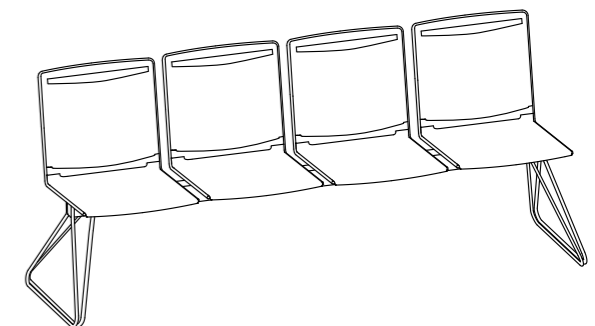

Die Übersicht

Overview / Synoptique / Het overzicht

Klikit ist ohne Aufpreis in weiß, schwarz und grau erhältlich. Beim Basismodell werden Sitz und Rücken aus robustem Polypropylen in einen Stahlrohrrahmen mit Kufengestell eingeklickt. Alternativ steht für den Rücken auch ein Netzbezug zur Verfügung, außerdem optional Sitz- und Rückenpolster, Armlehnen sowie ein Schreibtisch für noch mehr Funktionsvielfalt. Mit Gaslift und Alu-Fußkreuz wird Klikit zum mobilen Schreibtisch- oder Konferenzstuhl.

Klikit is available with white, black and grey plastic parts at no extra cost. The basic stacking model features a polypropylene seat and backrest that are simply clicked into the white or chrome finish steel frame. Alternatively, the back is also available with mesh, with seat and back upholstery, armrests and a retro-fit left or right-handed writing tablet for more variety and functionality. With a 5-star base, swivel and gas lift, Klikit becomes a mobile studio, work or conference-chair.

La collection Klikit est disponible en blanc, noir ou gris. L'assise et le dossier en polypropylène du modèle de base vient se clipser sur un cadre en fil d'acier avec piètement traîneau. Une version avec un dossier maille complète la gamme et de nombreuses options -dossier et assise capitonnés, piètement cinq branches en aluminium sur roulettes, accoudoirs et tablette écrivain rabattable- permettent de répondre à tous les cas de figure.