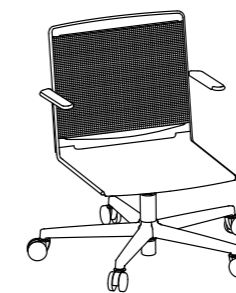

L'assise et le dossier sont simplement clipsés sur un cadre élégant en fil d'acier. Ce design sobre aux lignes filigranes d'inspiration italienne permet à Klikit une multitude d'utilisations : travail, formation, attente, réunion, conférence, habitat.

Klikit is available with white, black and grey plastic parts at no extra cost. The basic stacking model features a polypropylene seat and backrest that are simply clicked into the white or chrome finish steel frame. Alternatively, the back is also available with mesh, with seat and back upholstery, armrests and a retro-fit left or right-handed writing tablet for more variety and functionality. With a 5-star base, swivel and gas lift, Klikit becomes a mobile studio, work or conference-chair.

Stapelstuhl
Stacking chair
Chaise de collectivité
Stapelbare stoel

296.0000

296.0100

296.5000

296.5100

Barhocker
Stool
Chaise de bar
Barkruk

297.0000

297.0100

297.5000

297.5100

Drehstuhl
Swivel chair
Siège de travail
Draaistoel

290.0000

290.0100

290.5000

290.5100

Traversenbank
Beam seating
Poutre
Traversebank