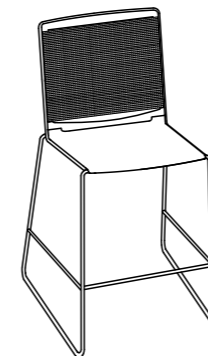

L'assise et le dossier sont simplement clipsés sur un cadre élégant en fil d'acier. Ce design sobre aux lignes filigranes d'inspiration italienne permet à Klikit une multitude d'utilisations : travail, formation, attente, réunion, conférence, habitat.

Klikit is available with white, black and grey plastic parts at no extra cost. The basic stacking model features a polypropylene seat and backrest that are simply clicked into the white or chrome finish steel frame. Alternatively, the back is also available with mesh, with seat and back upholstery, armrests and a retro-fit left or right-handed writing tablet for more variety and functionality. With a 5-star base, swivel and gas lift, Klikit becomes a mobile studio, work or conference-chair.

Stapelstuhl
Stacking chair
Chaise de collectivité
Stapelbare stoel

296.0000

296.0100

296.5000

296.5100

Barhocker
Stool
Chaise de bar
Barkruk

297.0000

297.0100

297.5000

297.5100

Drehstuhl
Swivel chair
Siège de travail
Draaistoel

290.0000

290.0100

290.5000

290.5100

Traversenbank
Beam seating
Poutre
Traversebank