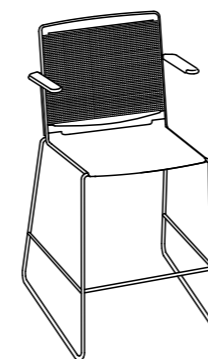

L'assise et le dossier sont simplement clipsés sur un cadre élégant en fil d'acier. Ce design sobre aux lignes filigranes d'inspiration italienne permet à Klikit une multitude d'utilisations : travail, formation, attente, réunion, conférence, habitat.

Klikit is available with white, black and grey plastic parts at no extra cost. The basic stacking model features a polypropylene seat and backrest that are simply clicked into the white or chrome finish steel frame. Alternatively, the back is also available with mesh, with seat and back upholstery, armrests and a retro-fit left or right-handed writing tablet for more variety and functionality. With a 5-star base, swivel and gas lift, Klikit becomes a mobile studio, work or conference-chair.

Stapelstuhl
Stacking chair
Chaise de collectivité
Stapelbare stoel

296.0000

296.0100

296.5000

296.5100

Barhocker
Stool
Chaise de bar
Barkruk

297.0000

297.0100

297.5000

297.5100

Drehstuhl
Swivel chair
Siège de travail
Draaistoel

290.0000

290.0100

290.5000

290.5100

Traversenbank
Beam seating
Poutre
Traversebank