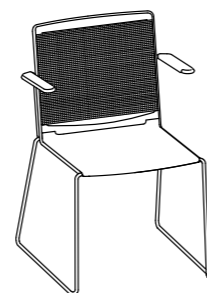

L'assise et le dossier sont simplement clipsés sur un cadre élégant en fil d'acier. Ce design sobre aux lignes filigranes d'inspiration italienne permet à Klikit une multitude d'utilisations : travail, formation, attente, réunion, conférence, habitat.

Klikit is available with white, black and grey plastic parts at no extra cost. The basic stacking model features a polypropylene seat and backrest that are simply clicked into the white or chrome finish steel frame. Alternatively, the back is also available with mesh, with seat and back upholstery, armrests and a retro-fit left or right-handed writing tablet for more variety and functionality. With a 5-star base, swivel and gas lift, Klikit becomes a mobile studio, work or conference-chair.

Stapelstuhl
Stacking chair
Chaise de collectivité
Stapelbare stoel

296.0000

296.0100

296.5000

296.5100

Barhocker
Stool
Chaise de bar
Barkruk

297.0000

297.0100

297.5000

297.5100

Drehstuhl
Swivel chair
Siège de travail
Draaistoel

290.0000

290.0100

290.5000

290.5100

Traversenbank
Beam seating
Poutre
Traversebank