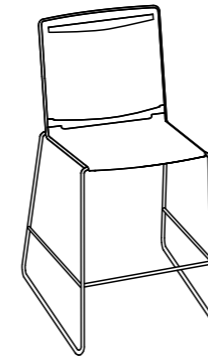

L'assise et le dossier sont simplement clipsés sur un cadre élégant en fil d'acier. Ce design sobre aux lignes filigranes d'inspiration italienne permet à Klikit une multitude d'utilisations : travail, formation, attente, réunion, conférence, habitat.

Klikit is available with white, black and grey plastic parts at no extra cost. The basic stacking model features a polypropylene seat and backrest that are simply clicked into the white or chrome finish steel frame. Alternatively, the back is also available with mesh, with seat and back upholstery, armrests and a retro-fit left or right-handed writing tablet for more variety and functionality. With a 5-star base, swivel and gas lift, Klikit becomes a mobile studio, work or conference-chair.

Stapelstuhl
Stacking chair
Chaise de collectivité
Stapelbare stoel

296.0000

296.0100

296.5000

296.5100

Barhocker
Stool
Chaise de bar
Barkruk

297.0000

297.0100

297.5000

297.5100

Drehstuhl
Swivel chair
Siège de travail
Draaistoel

290.0000

290.0100

290.5000

290.5100

Traversenbank
Beam seating
Poutre
Traversebank