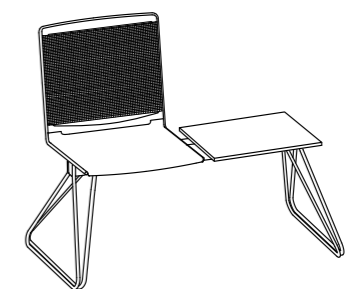

292.5000 + TP291