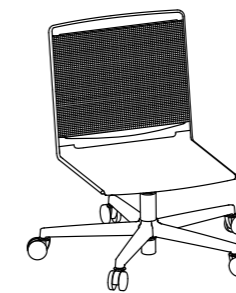

L'assise et le dossier sont simplement clipsés sur un cadre élégant en fil d'acier. Ce design sobre aux lignes filigranes d'inspiration italienne permet à Klikit une multitude d'utilisations : travail, formation, attente, réunion, conférence, habitat.

Klikit is available with white, black and grey plastic parts at no extra cost. The basic stacking model features a polypropylene seat and backrest that are simply clicked into the white or chrome finish steel frame. Alternatively, the back is also available with mesh, with seat and back upholstery, armrests and a retro-fit left or right-handed writing tablet for more variety and functionality. With a 5-star base, swivel and gas lift, Klikit becomes a mobile studio, work or conference-chair.

Stapelstuhl
Stacking chair
Chaise de collectivité
Stapelbare stoel

296.0000

296.0100

296.5000

296.5100

Barhocker
Stool
Chaise de bar
Barkruk

297.0000

297.0100

297.5000

297.5100

Drehstuhl
Swivel chair
Siège de travail
Draaistoel

290.0000

290.0100

290.5000

290.5100

Traversenbank
Beam seating
Poutre
Traversebank