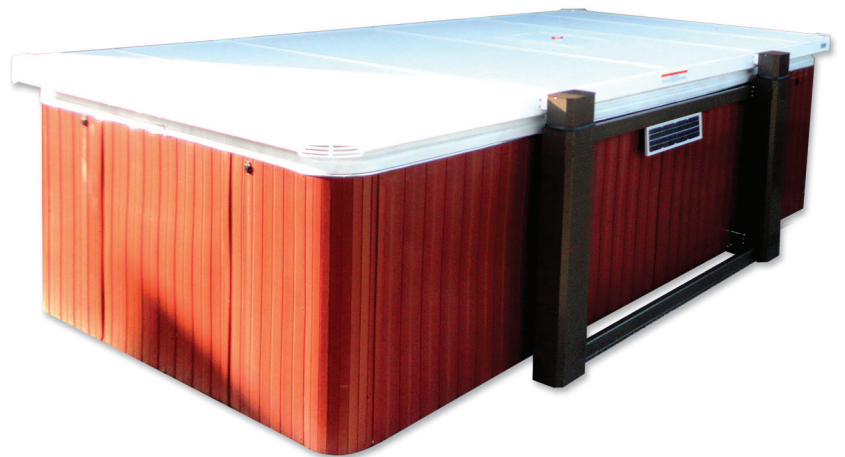

Spa pleasure simplified all year round

COVANA

Get the most of your swim spa in all weather and seasons

Covana CS1000

Elegant, modern and easy to use, the Covana CS1000 is the perfect complement for your swim spa.

Fully automated

The Covana CS1000 raises and lowers with a key switch for absolute simplicity all year round.

Safe

The Covana CS1000 covers the entire surface of your swim spa and locks securely to keep children and intruders out.

Canadian product

Manufactured in Canada, the Covana CS1000 is made to handle harsh weather conditions.

Energy efficient

The Covana CS1000 has a higher insulating value than a standard cover. In addition, it seals the spa, keeping heat and energy in. Optimal water retention means the COVANA saves water, energy and maintenance products.

Simple

Designed for greater simplicity, the CS1000 is innovative, versatile and compatible with both rounded and rectangular spas from 3.7 m to 6.1 m (12' to 20'). Operating on 24 V, it is supplied with two rechargeable battery packs and a charger that can be plugged into 230 volts in Europe and 115 volts in North America.