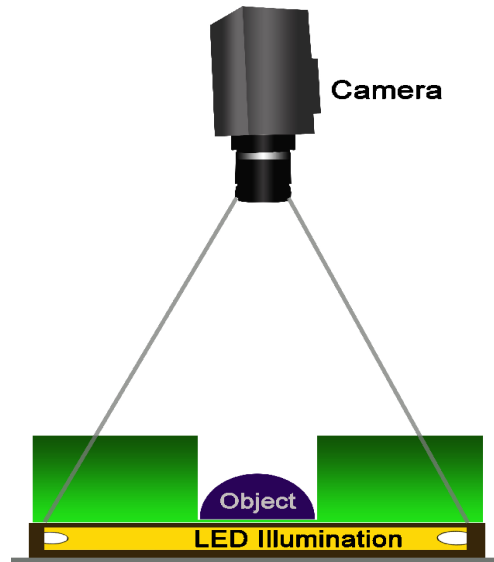

BHDS & BHD Series – Side Illumination Back Light

The LEDs of the BHDS & BHD series are in four corners of a diffused block light. Application: to make transparent objects for inspection.

Model	Dimensions (mm)							Color	Voltage/ Watt	Current
	A	B	C	D	E	F	G			
BHDS-00-25X36-1-X	38.5	43.5	36.5	25	40	18.5	5.3	●	24V / 0.36W	15mA
								● ● ○	24V / 0.48W	20mA
BHDS-00-31X58-1-X	60	43.5	58	31	40	40	5.3	●	24V / 0.72W	30mA
								● ● ○	24V / 0.72W	30mA
BHDS-00-070-1-X	98.5	84.5	70	70	81	60	5.3	●	24V / 2.16W	90mA
								● ● ○	24V / 2.16W	90mA
BHD-00-070-1-X	98.5	91.5	68.5	70	5.3	-	-	●	24V / 2.88W	120mA
								● ● ○	24V / 2.88W	120mA
BHD-00-100-1-X	128.5	121.5	100	100	5.3	-	-	●	24V / 4.32W	180mA
								● ● ○	24V / 3.84W	160mA