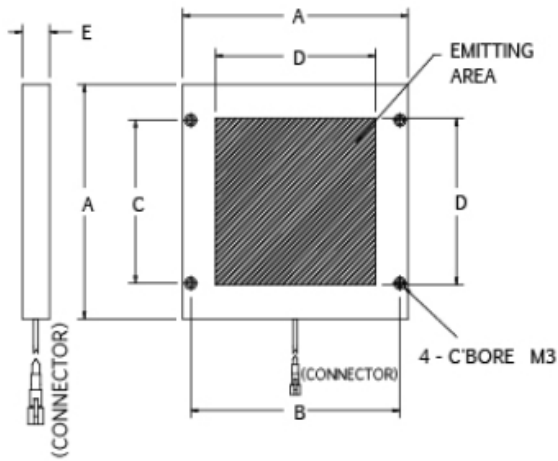

BHDS & BHD Series – Side Illumination Back Light

The LEDs of the BHDS & BHD series are in four corners of a diffused block light. Application: to make transparent objects for inspection.

Model	Dimensions (mm)							Color	Voltage/ Watt	Current
	A	B	C	D	E	F	G			
BHDS-00-25X36-1-X	38.5	43.5	36.5	25	40	18.5	5.3	●	24V / 0.36W	15mA
								● ● ○	24V / 0.48W	20mA
BHDS-00-31X58-1-X	60	43.5	58	31	40	40	5.3	●	24V / 0.72W	30mA
								● ● ○	24V / 0.72W	30mA
BHDS-00-070-1-X	98.5	84.5	70	70	81	60	5.3	●	24V / 2.16W	90mA
								● ● ○	24V / 2.16W	90mA
BHD-00-070-1-X	98.5	91.5	68.5	70	5.3	-	-	●	24V / 2.88W	120mA
								● ● ○	24V / 2.88W	120mA
BHD-00-100-1-X	128.5	121.5	100	100	5.3	-	-	●	24V / 4.32W	180mA
								● ● ○	24V / 3.84W	160mA