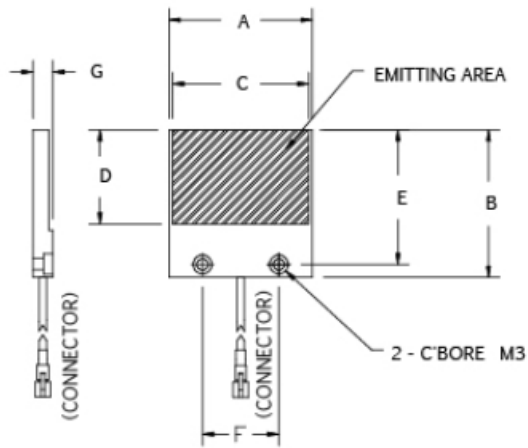

BHDS & BHD Series – Side Illumination Back Light

The LEDs of the BHDS & BHD series are in four corners of a diffused block light. Application: to make transparent objects for inspection.

Model	Dimensions (mm)							Color	Voltage/ Watt	Current
	A	B	C	D	E	F	G			
BHDS-00-25X36-1-X	38.5	43.5	36.5	25	40	18.5	5.3	●	24V / 0.36W	15mA
								● ● ○	24V / 0.48W	20mA
BHDS-00-31X58-1-X	60	43.5	58	31	40	40	5.3	●	24V / 0.72W	30mA
								● ● ○	24V / 0.72W	30mA
BHDS-00-070-1-X	98.5	84.5	70	70	81	60	5.3	●	24V / 2.16W	90mA
								● ● ○	24V / 2.16W	90mA
BHD-00-070-1-X	98.5	91.5	68.5	70	5.3	-	-	●	24V / 2.88W	120mA
								● ● ○	24V / 2.88W	120mA
BHD-00-100-1-X	128.5	121.5	100	100	5.3	-	-	●	24V / 4.32W	180mA
								● ● ○	24V / 3.84W	160mA