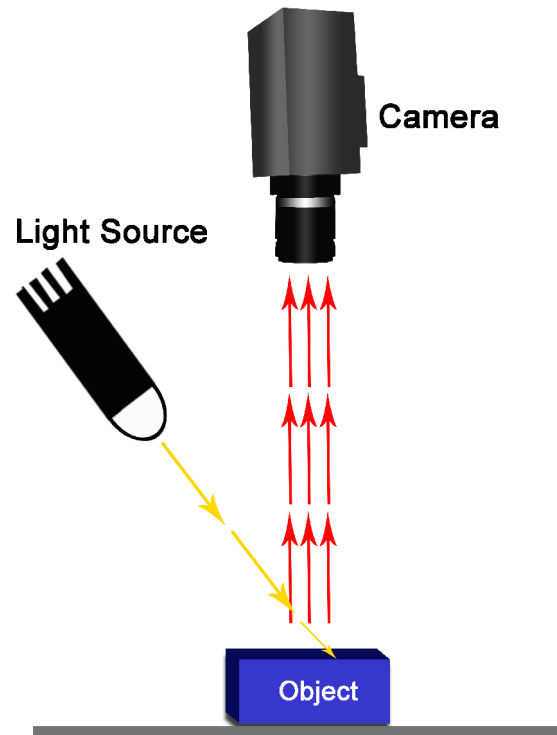

LSN4 – Line Scan Illumination

LSN4 series consists of a lens that converges the light from an array of LED providing an intense line illumination. It is suitable for line scan camera applications.

Model	Dimensions (mm)			Color	Voltage/ Watt	Current
	A	B	C			
LSN4-00-75-1-X	74	94	74	○	24V / 12W	500mA
LSN4-00-150-1-X	148	168	148	○	24V / 24W	1000mA
LSN4-00-225-1-X	222	242	22	○	24V / 36W	1500mA
LSN4-00-300-1-X	296	316	296	○	24V / 48W	2000mA