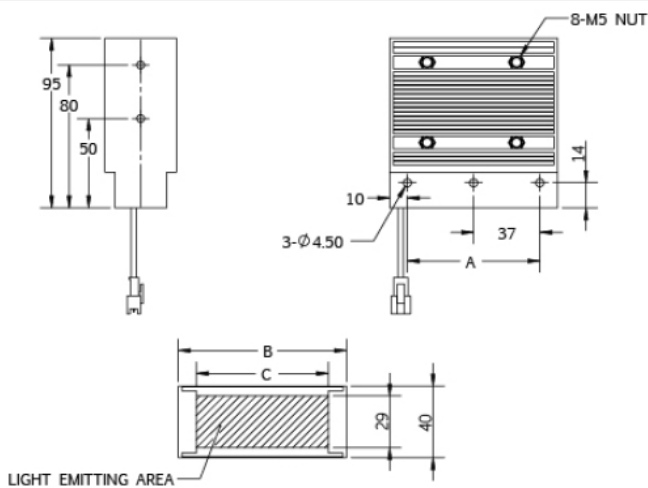

LSN4 – Line Scan Illumination

LSN4 series consists of a lens that converges the light from an array of LED providing an intense line illumination. It is suitable for line scan camera applications.

Model	Dimensions (mm)			Color	Voltage/ Watt	Current
	A	B	C			
LSN4-00-75-1-X	74	94	74	○	24V / 12W	500mA
LSN4-00-150-1-X	148	168	148	○	24V / 24W	1000mA
LSN4-00-225-1-X	222	242	22	○	24V / 36W	1500mA
LSN4-00-300-1-X	296	316	296	○	24V / 48W	2000mA