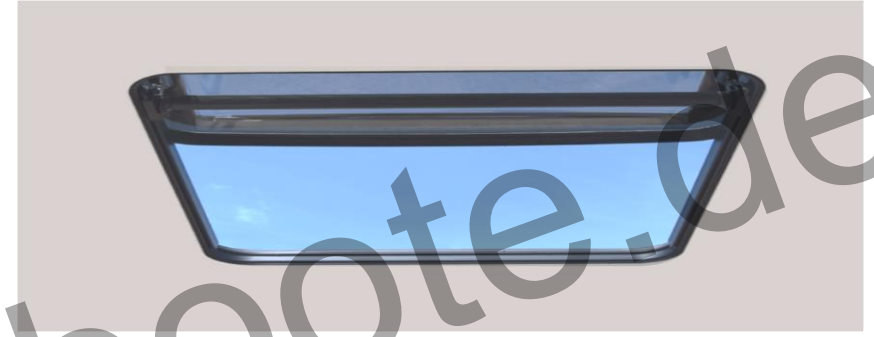

Shade and fly-screen:

No parts are sticking out below the frame surface allowing ease of installation of shade and fly-screen.