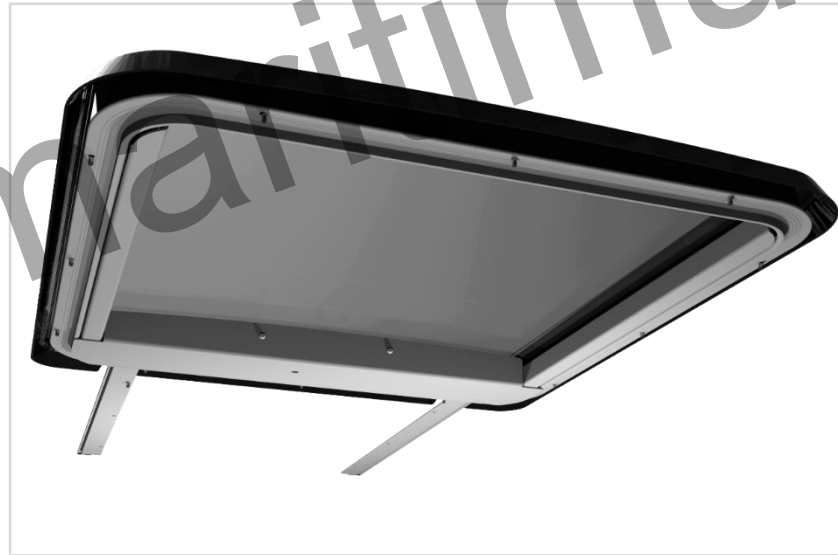

BlueSky Manual Product impression

BlueSky Manual 770 x 720 in tilt position

BlueSky Manual 770 x 720 in slide position

BlueSky Manual, in closed position

BlueSky Manual details: slider with excenter and lifting bracket

BlueSky Black

Product impression

BlueSky electric with silver finish to be replaced by black

BlueSky electric with black finish

BlueSky electric with silver finish to be replaced by black

BlueSky electric with black finish

Glass panel:

Frameless design for perfect flush fit integration and high-end appearance.

Operation

Electric operation

Easy to use by a touch of a button. The automotive tilt and slide system ensures smooth operation and the panel can be stopped in any position.