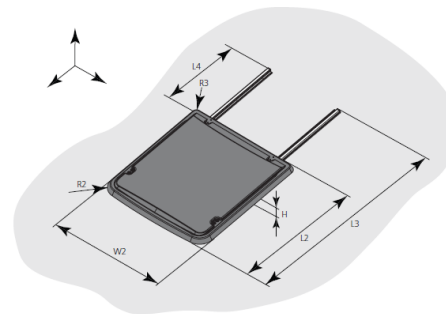

BlueSky Product Range

Models & Variants

	BlueSky Range			
	Electric L770 W720 Glass	Electric L770 W720 Acrylic	Manual L770 W720 Acrylic	Manual L500 W500 Acrylic
Frame Material	Aluminum	Aluminum	Aluminum	Aluminum
Panel Material	Glass 6 mm	2x3 mm Acrylic / Grey Tinted	2x3 mm Acrylic / Grey Tinted	2x3 mm Acrylic / Grey Tinted
Sliding rail material	Aluminum	Aluminum	Aluminum	Aluminum
Overall Dimensions (L3 x W2)	1.462 x 777 mm	1.490 x 810 mm	1.490 x 810 mm	944 x 590 mm
Cut-out Length (L1)	770 mm	770 mm	770 mm	500
Cut-out Width (W1)	720 mm	720 mm	720 mm	500
Corner radius (FRC, RCR)	65 mm	65 mm	65 mm	65 mm
Operation Mode	Electrical 12 VDC	Electrical 12 VDC	Manual	Manual
Opening Dimension (L x W)	508 x 642 mm	483 x 642 mm	456 x 684 mm	192 x 464 mm
Weight	approx. 19 kg	approx. 14 kg	approx. 11 kg	approx. 8 kg

Partnumbers	3398253A - Silver finish	3396715A - Silver finish	Silver finish: as long as stock lasts	
	NEW	NEW	NEW	NEW
	3398857A - Black Finish	3398587A - Black Finish	3398817A - Black Finish	3398818A - Black Finish