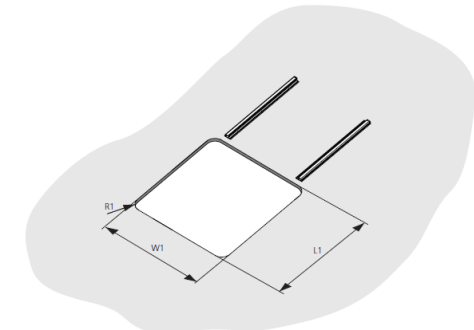

BlueSky Product Range

Models & Variants

	BlueSky Range			
	Electric L770 W720 Glass	Electric L770 W720 Acrylic	Manual L770 W720 Acrylic	Manual L500 W500 Acrylic
Frame Material	Aluminum	Aluminum	Aluminum	Aluminum
Panel Material	Glass 6 mm	2x3 mm Acrylic / Grey Tinted	2x3 mm Acrylic / Grey Tinted	2x3 mm Acrylic / Grey Tinted
Sliding rail material	Aluminum	Aluminum	Aluminum	Aluminum
Overall Dimensions (L3 x W2)	1.462 x 777 mm	1.490 x 810 mm	1.490 x 810 mm	944 x 590 mm
Cut-out Length (L1)	770 mm	770 mm	770 mm	500
Cut-out Width (W1)	720 mm	720 mm	720 mm	500
Corner radius (FRC, RCR)	65 mm	65 mm	65 mm	65 mm
Operation Mode	Electrical 12 VDC	Electrical 12 VDC	Manual	Manual
Opening Dimension (L x W)	508 x 642 mm	483 x 642 mm	456 x 684 mm	192 x 464 mm
Weight	approx. 19 kg	approx. 14 kg	approx. 11 kg	approx. 8 kg

Partnumbers	3398253A - Silver finish	3396715A - Silver finish	Silver finish: as long as stock lasts	
	NEW	NEW	NEW	NEW
	3398857A - Black Finish	3398587A - Black Finish	3398817A - Black Finish	3398818A - Black Finish